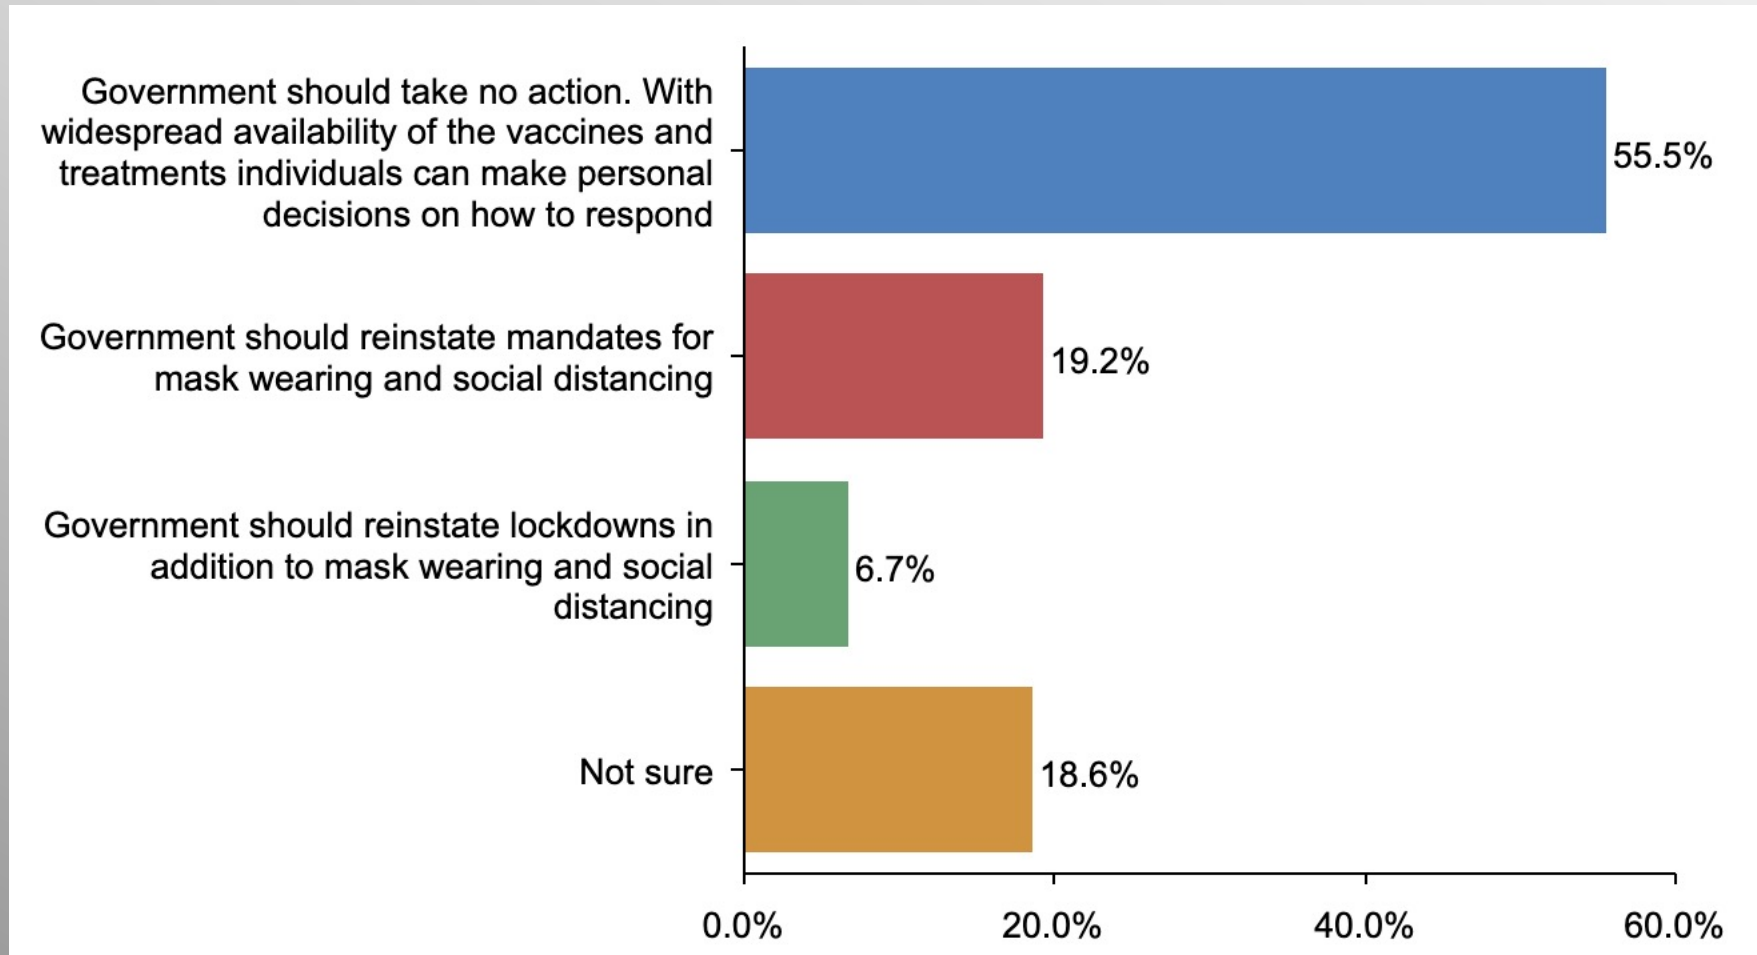

Nationwide Issues Survey

June 2021

Partnered with:

Nationwide Survey

- **Conducted 06/23/21 - 06/25/21**
- **1101 Respondents**
- **Likely General Election Voters**
- **Response Rate: 1.47%**
- **Margin of Error: 2.95%**
- **Confidence: 95%**
- **Response Distribution: 50%**
- **Methodology: TheTrafalgarGroup.org/Polling-Methodology**

COVID Delta

As the new Delta variant of COVID-19 continues to spread in the U.S. what should be the response?

COVID Delta (Democrats)

As the new Delta variant of COVID-19 continues to spread in the U.S. what should be the response?

COVID Delta (GOP)

As the new Delta variant of COVID-19 continues to spread in the U.S. what should be the response?

COVID Delta (No Party/Other)

As the new Delta variant of COVID-19 continues to spread in the U.S. what should be the response?

Age Participation

Ethnicity Participation

Party Participation

Gender Participation

COVIDdelta Party Crosstab

COVIDdelta

		Party		
		Democratic	Republican	Non-Partisan/Other
Government should reinstate mandates for mask wearing and social distancing	Column %	25.8%	7.2%	19.2%
Government should reinstate lockdowns in addition to mask wearing and social distancing	Column %	11.3%	2.4%	6.7%
Government should take no action. With widespread availability of the vaccines and treatments individuals can make personal decisions on how to respond	Column %	50.1%	83.4%	55.5%
Not sure	Column %	12.8%	7.0%	18.6%