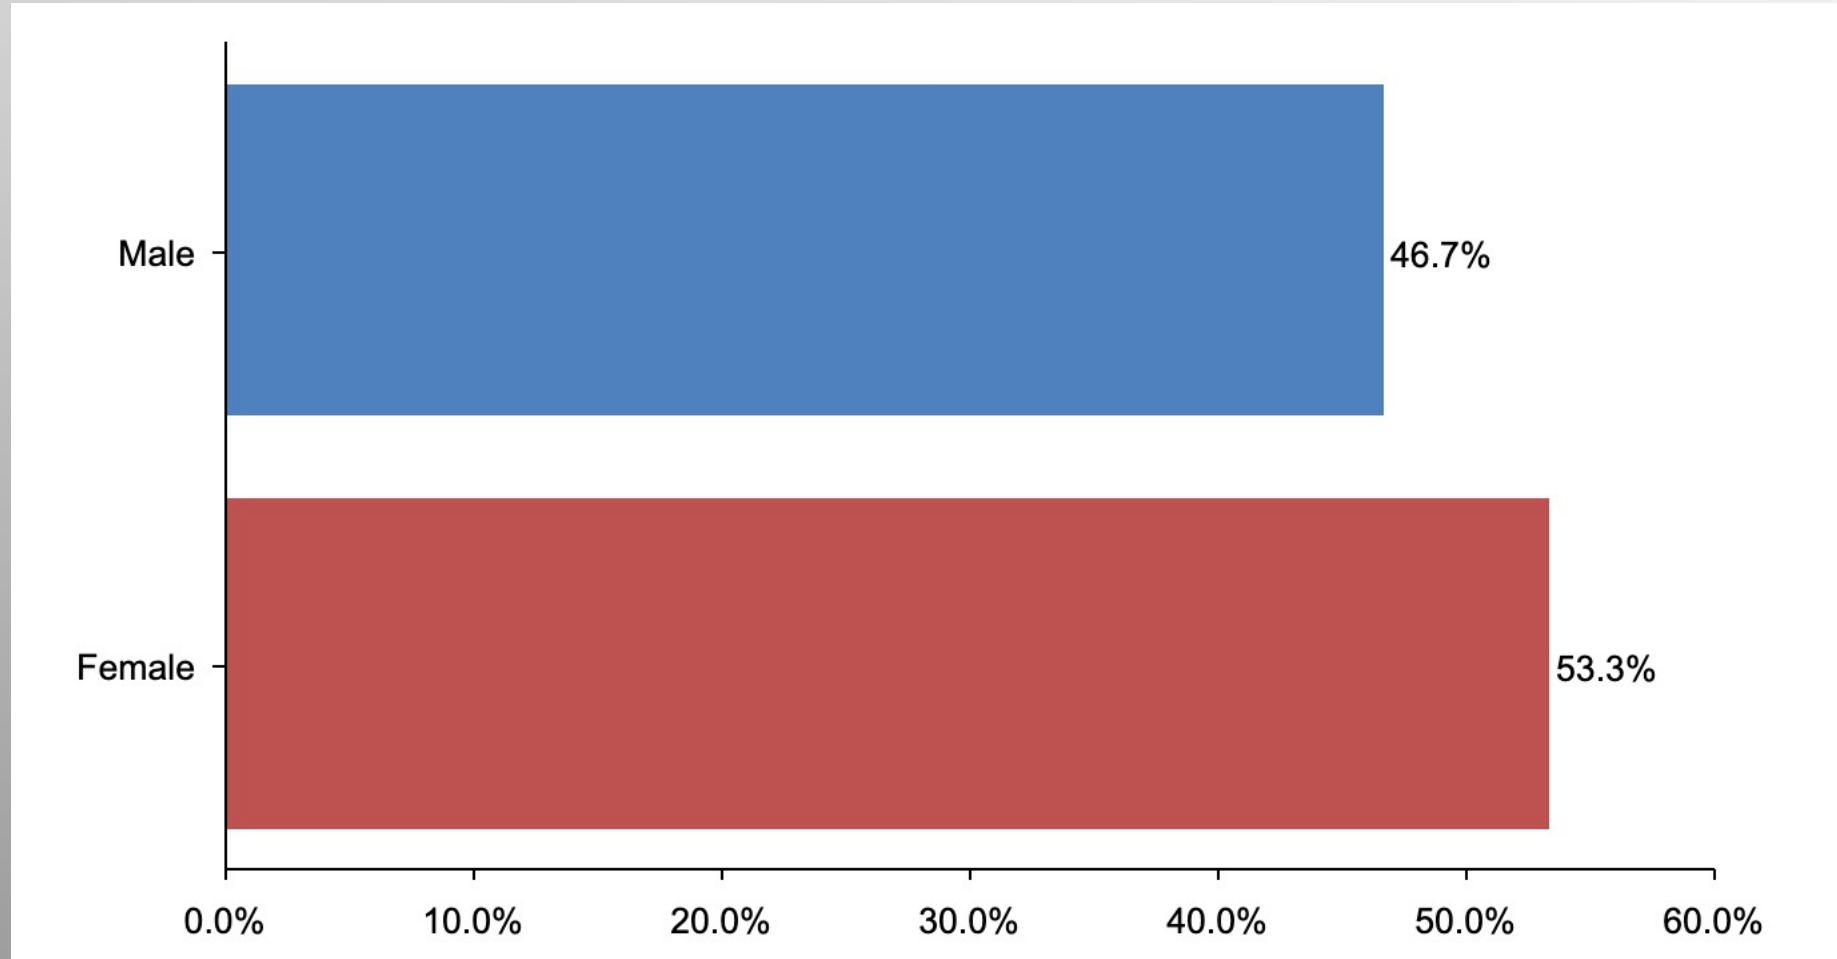

Age Participation

Ethnicity Participation

Party Participation

Gender Participation

COVIDdelta Party Crosstab

COVIDdelta

		Party		
		Democratic	Republican	Non-Partisan/Other
Government should reinstate mandates for mask wearing and social distancing	Column %	25.8%	7.2%	19.2%
Government should reinstate lockdowns in addition to mask wearing and social distancing	Column %	11.3%	2.4%	6.7%
Government should take no action. With widespread availability of the vaccines and treatments individuals can make personal decisions on how to respond	Column %	50.1%	83.4%	55.5%
Not sure	Column %	12.8%	7.0%	18.6%

COVIDdelta

	Age Range					Gender	
	18-24	25-34	35-44	45-64	65+	Female	Male
Government should reinstate mandates for mask wearing and social distancing Column %	24.4%	15.3%	13.5%	19.0%	17.5%	19.8%	15.3%
Government should reinstate lockdowns in addition to mask wearing and social distancing Column %	0.0%	14.6%	4.5%	5.2%	8.9%	8.1%	5.8%
Government should take no action. With widespread availability of the vaccines and treatments individuals can make personal decisions on how to respond Column %	72.6%	62.5%	75.4%	62.8%	52.1%	61.6%	64.6%
Not sure Column %	3.0%	7.5%	6.6%	12.9%	21.5%	10.5%	14.3%