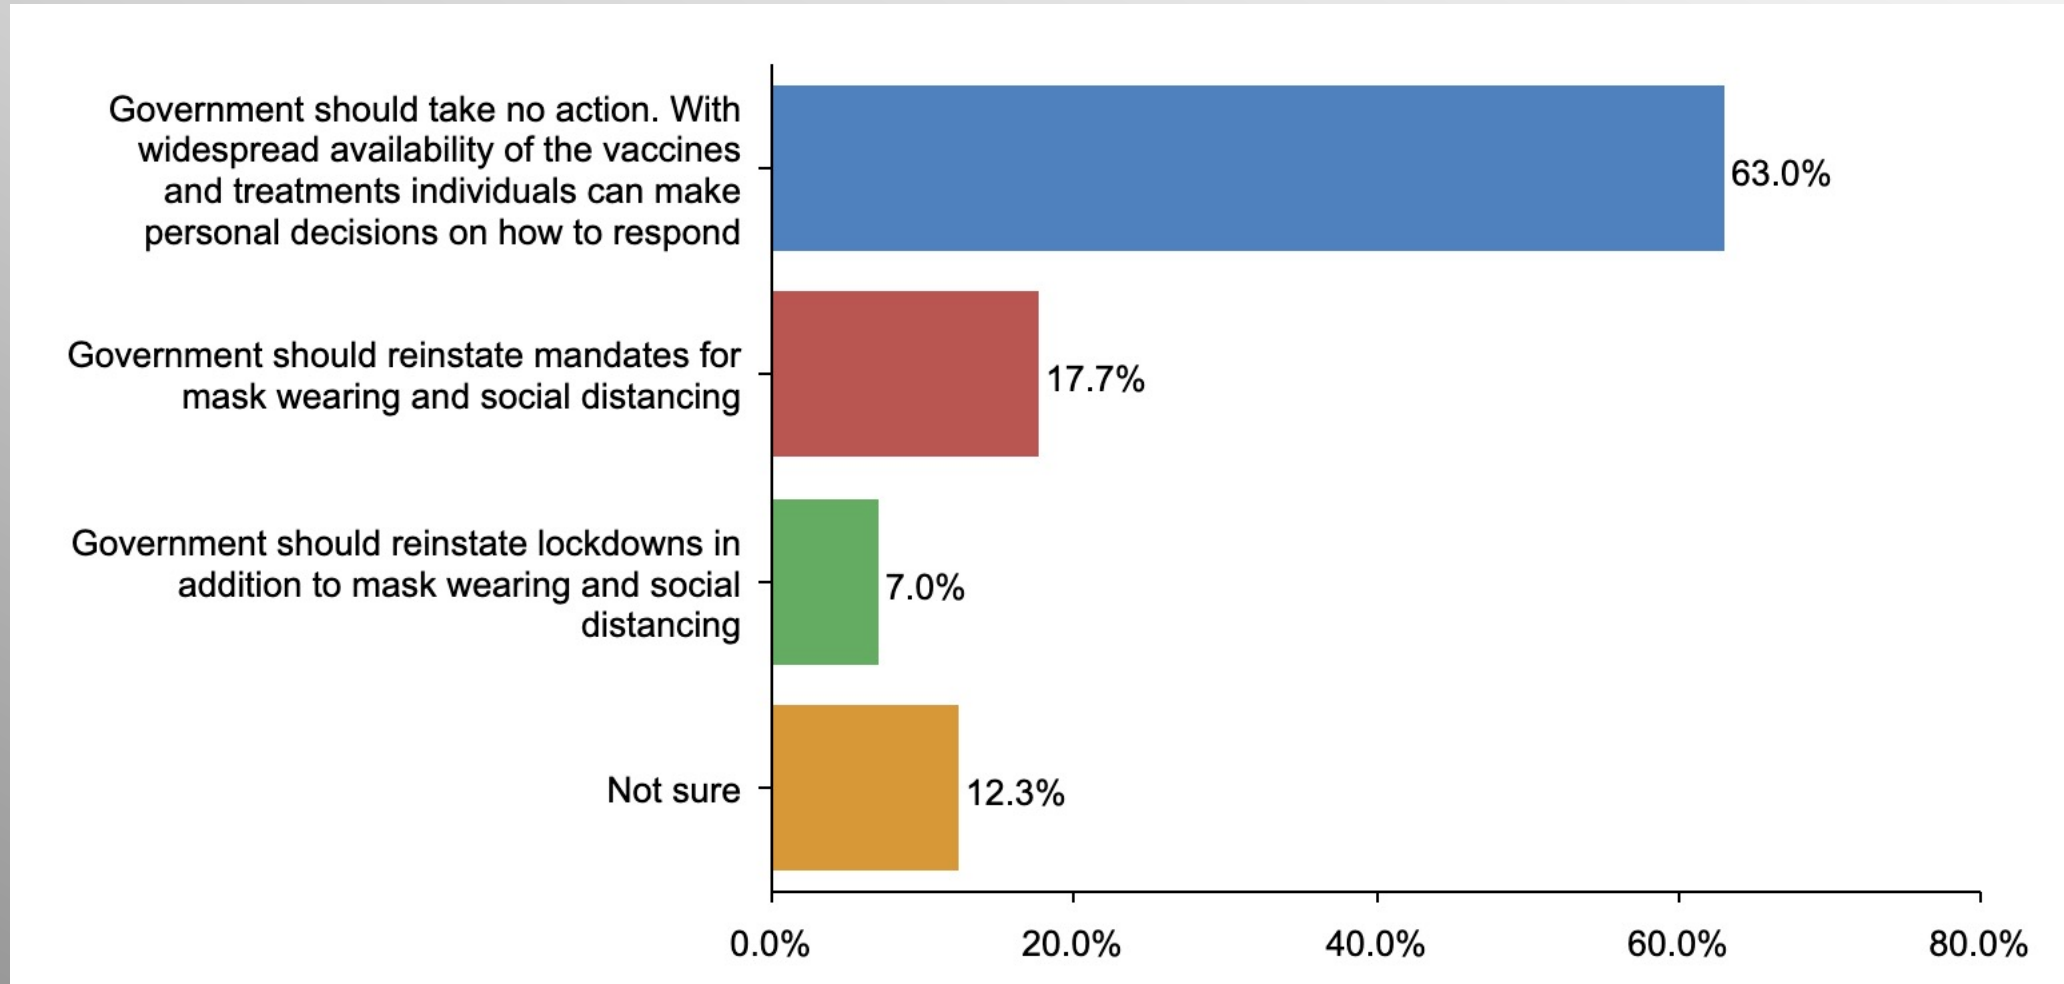

Nationwide Issues Survey

June 2021

Partnered with:

Nationwide Survey

- **Conducted 06/23/21 - 06/25/21**
- **1101 Respondents**
- **Likely General Election Voters**
- **Response Rate: 1.47%**
- **Margin of Error: 2.95%**
- **Confidence: 95%**
- **Response Distribution: 50%**
- **Methodology: TheTrafalgarGroup.org/Polling-Methodology**

COVID Delta

As the new Delta variant of COVID-19 continues to spread in the U.S. what should be the response?

COVID Delta (Democrats)

As the new Delta variant of COVID-19 continues to spread in the U.S. what should be the response?

Age Participation

Ethnicity Participation

Party Participation

Gender Participation

COVIDdelta Party Crosstab

COVIDdelta

		Party		
		Democratic	Republican	Non-Partisan/Other
Government should reinstate mandates for mask wearing and social distancing	Column %	25.8%	7.2%	19.2%
Government should reinstate lockdowns in addition to mask wearing and social distancing	Column %	11.3%	2.4%	6.7%
Government should take no action. With widespread availability of the vaccines and treatments individuals can make personal decisions on how to respond	Column %	50.1%	83.4%	55.5%
Not sure	Column %	12.8%	7.0%	18.6%