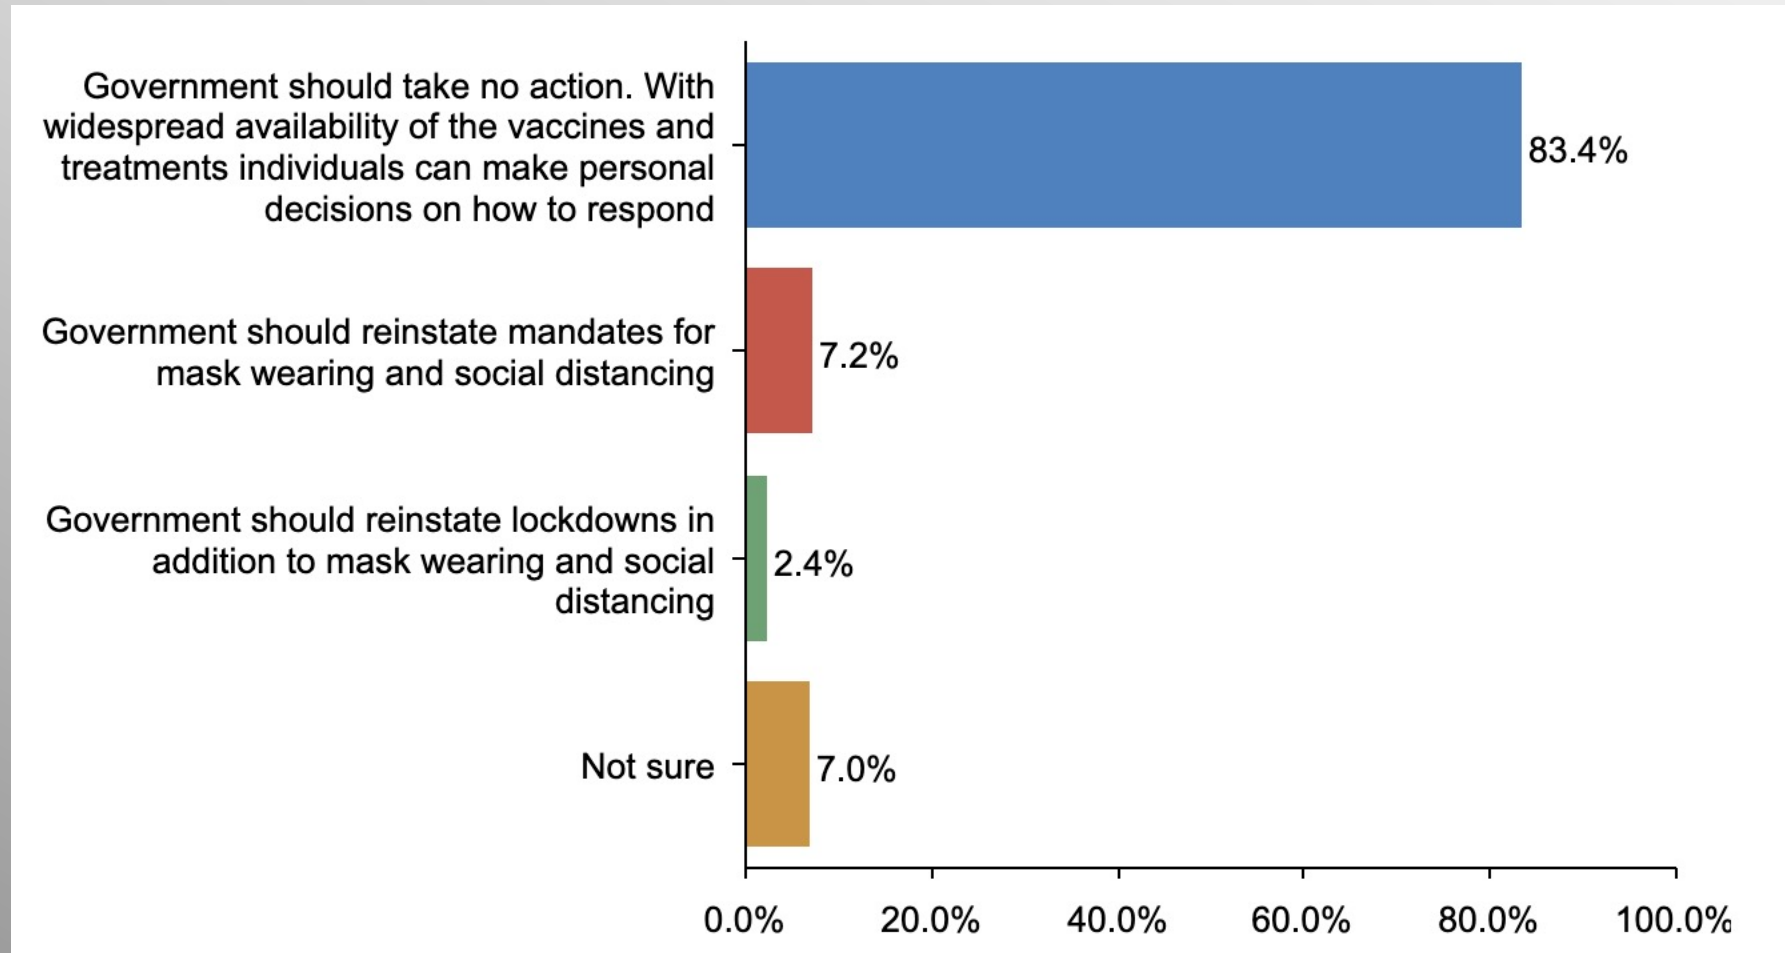

Nationwide Issues Survey

June 2021

Partnered with:

Nationwide Survey

- **Conducted 06/23/21 - 06/25/21**
- **1101 Respondents**
- **Likely General Election Voters**
- **Response Rate: 1.47%**
- **Margin of Error: 2.95%**
- **Confidence: 95%**
- **Response Distribution: 50%**
- **Methodology: TheTrafalgarGroup.org/Polling-Methodology**

COVID Delta

As the new Delta variant of COVID-19 continues to spread in the U.S. what should be the response?

COVID Delta (Democrats)

As the new Delta variant of COVID-19 continues to spread in the U.S. what should be the response?

COVID Delta (GOP)

As the new Delta variant of COVID-19 continues to spread in the U.S. what should be the response?

COVID Delta (No Party/Other)

As the new Delta variant of COVID-19 continues to spread in the U.S. what should be the response?

Age Participation

Ethnicity Participation

Party Participation

Gender Participation

COVIDdelta Party Crosstab

COVIDdelta

		Party		
		Democratic	Republican	Non-Partisan/Other
Government should reinstate mandates for mask wearing and social distancing	Column %	25.8%	7.2%	19.2%
Government should reinstate lockdowns in addition to mask wearing and social distancing	Column %	11.3%	2.4%	6.7%
Government should take no action. With widespread availability of the vaccines and treatments individuals can make personal decisions on how to respond	Column %	50.1%	83.4%	55.5%
Not sure	Column %	12.8%	7.0%	18.6%