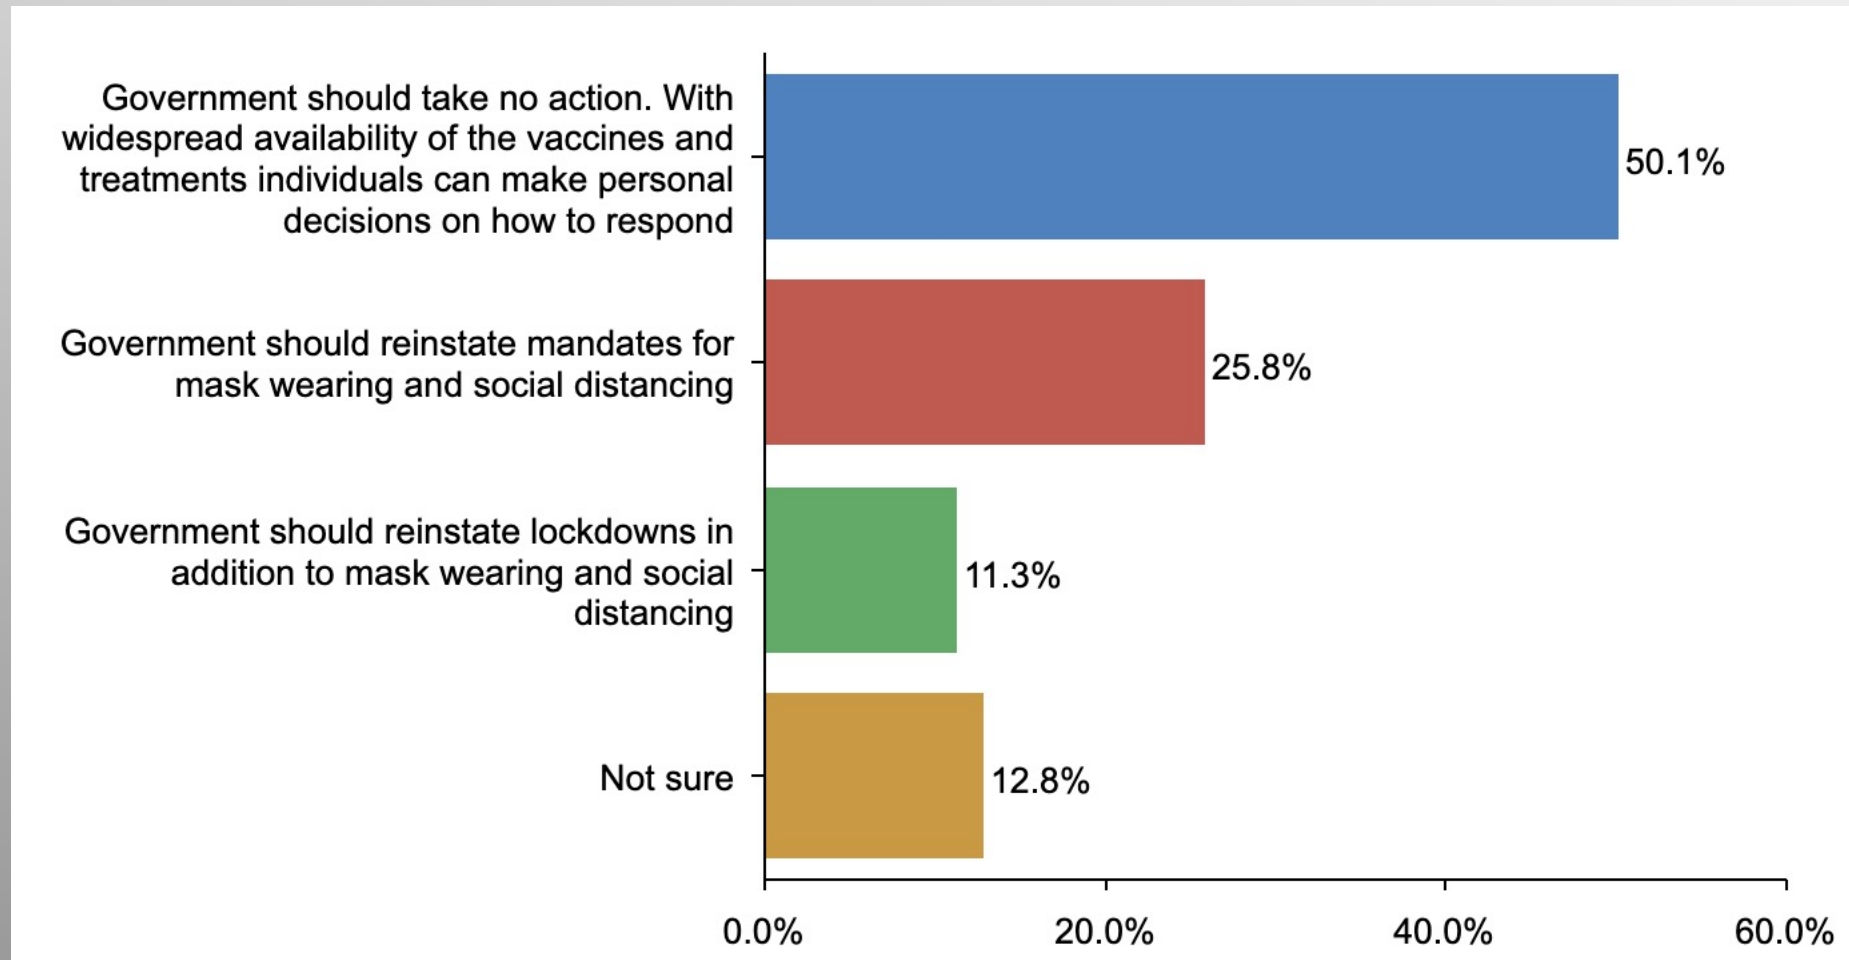

Nationwide Issues Survey

June 2021

Partnered with:

Nationwide Survey

- **Conducted 06/23/21 - 06/25/21**
- **1101 Respondents**
- **Likely General Election Voters**
- **Response Rate: 1.47%**
- **Margin of Error: 2.95%**
- **Confidence: 95%**
- **Response Distribution: 50%**
- **Methodology: TheTrafalgarGroup.org/Polling-Methodology**

COVID Delta

As the new Delta variant of COVID-19 continues to spread in the U.S. what should be the response?

COVID Delta (Democrats)

As the new Delta variant of COVID-19 continues to spread in the U.S. what should be the response?

Age Participation

Ethnicity Participation

Party Participation

Gender Participation

COVIDdelta Party Crosstab

COVIDdelta

		Party		
		Democratic	Republican	Non-Partisan/Other
Government should reinstate mandates for mask wearing and social distancing	Column %	25.8%	7.2%	19.2%
Government should reinstate lockdowns in addition to mask wearing and social distancing	Column %	11.3%	2.4%	6.7%
Government should take no action. With widespread availability of the vaccines and treatments individuals can make personal decisions on how to respond	Column %	50.1%	83.4%	55.5%
Not sure	Column %	12.8%	7.0%	18.6%