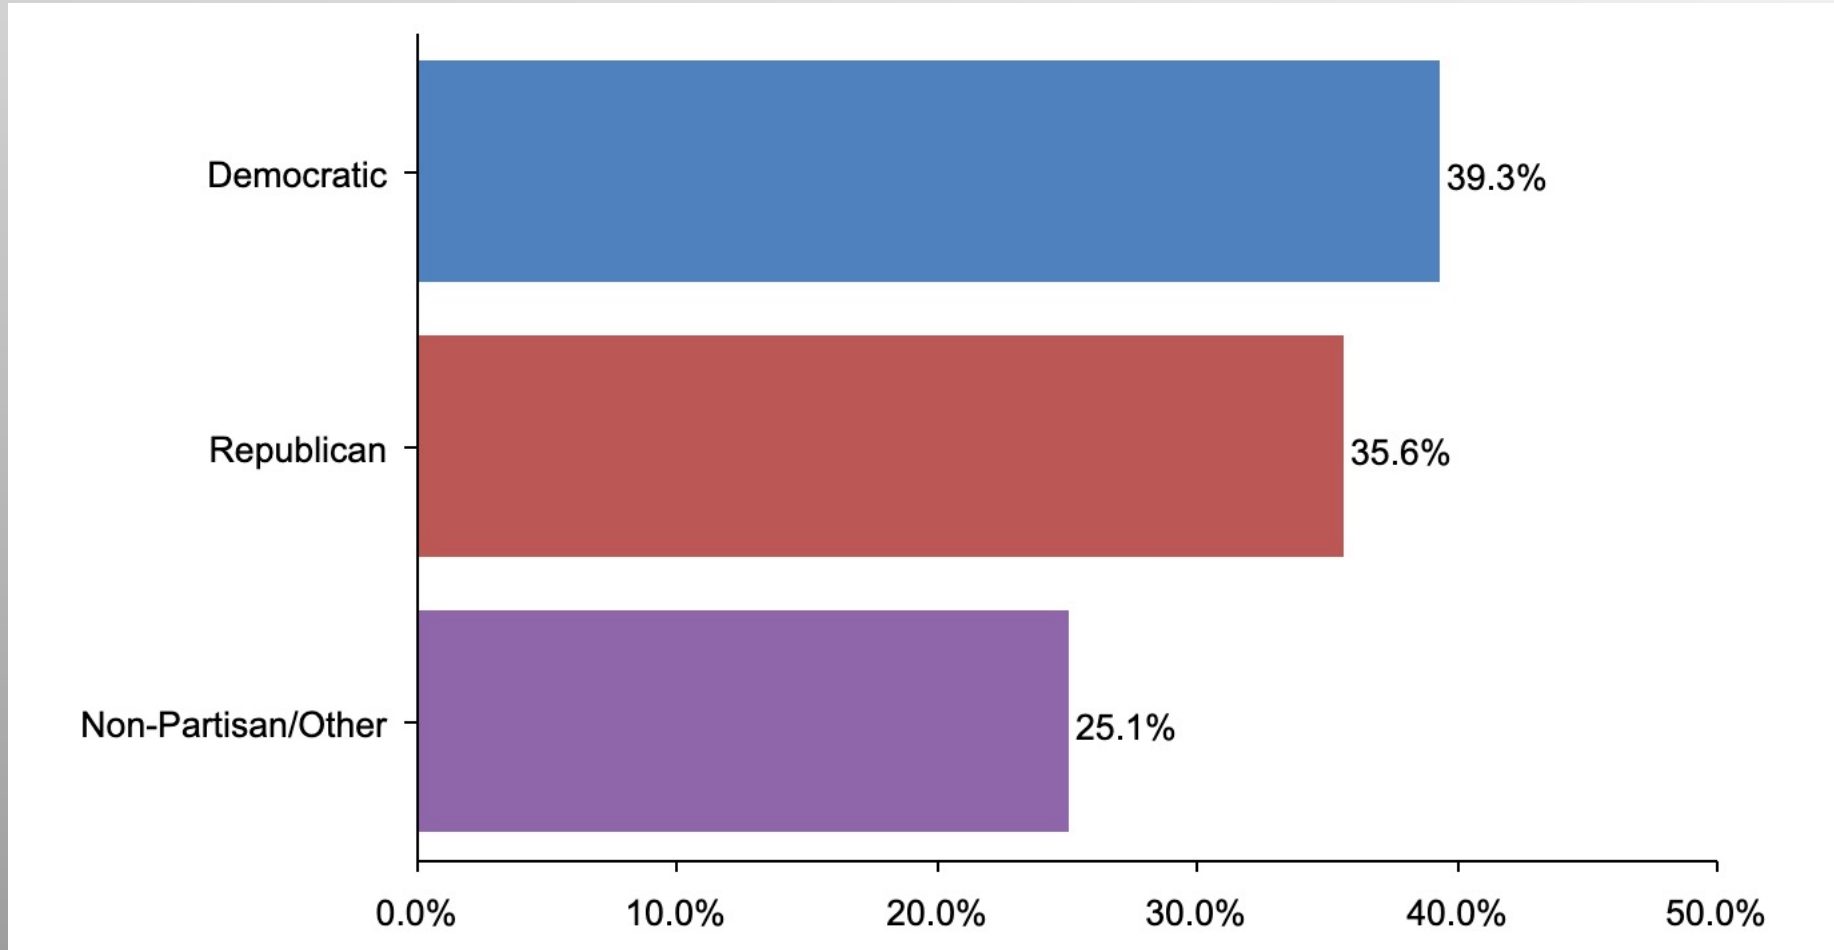

COVID Delta (GOP)

As the new Delta variant of COVID-19 continues to spread in the U.S. what should be the response?

COVID Delta (No Party/Other)

As the new Delta variant of COVID-19 continues to spread in the U.S. what should be the response?

Age Participation

Ethnicity Participation

Party Participation

Gender Participation

COVIDdelta Party Crosstab

COVIDdelta

		Party		
		Democratic	Republican	Non-Partisan/Other
Government should reinstate mandates for mask wearing and social distancing	Column %	25.8%	7.2%	19.2%
Government should reinstate lockdowns in addition to mask wearing and social distancing	Column %	11.3%	2.4%	6.7%
Government should take no action. With widespread availability of the vaccines and treatments individuals can make personal decisions on how to respond	Column %	50.1%	83.4%	55.5%
Not sure	Column %	12.8%	7.0%	18.6%

COVIDdelta

	Age Range					Gender	
	18-24	25-34	35-44	45-64	65+	Female	Male
Government should reinstate mandates for mask wearing and social distancing Column %	24.4%	15.3%	13.5%	19.0%	17.5%	19.8%	15.3%
Government should reinstate lockdowns in addition to mask wearing and social distancing Column %	0.0%	14.6%	4.5%	5.2%	8.9%	8.1%	5.8%
Government should take no action. With widespread availability of the vaccines and treatments individuals can make personal decisions on how to respond Column %	72.6%	62.5%	75.4%	62.8%	52.1%	61.6%	64.6%
Not sure Column %	3.0%	7.5%	6.6%	12.9%	21.5%	10.5%	14.3%