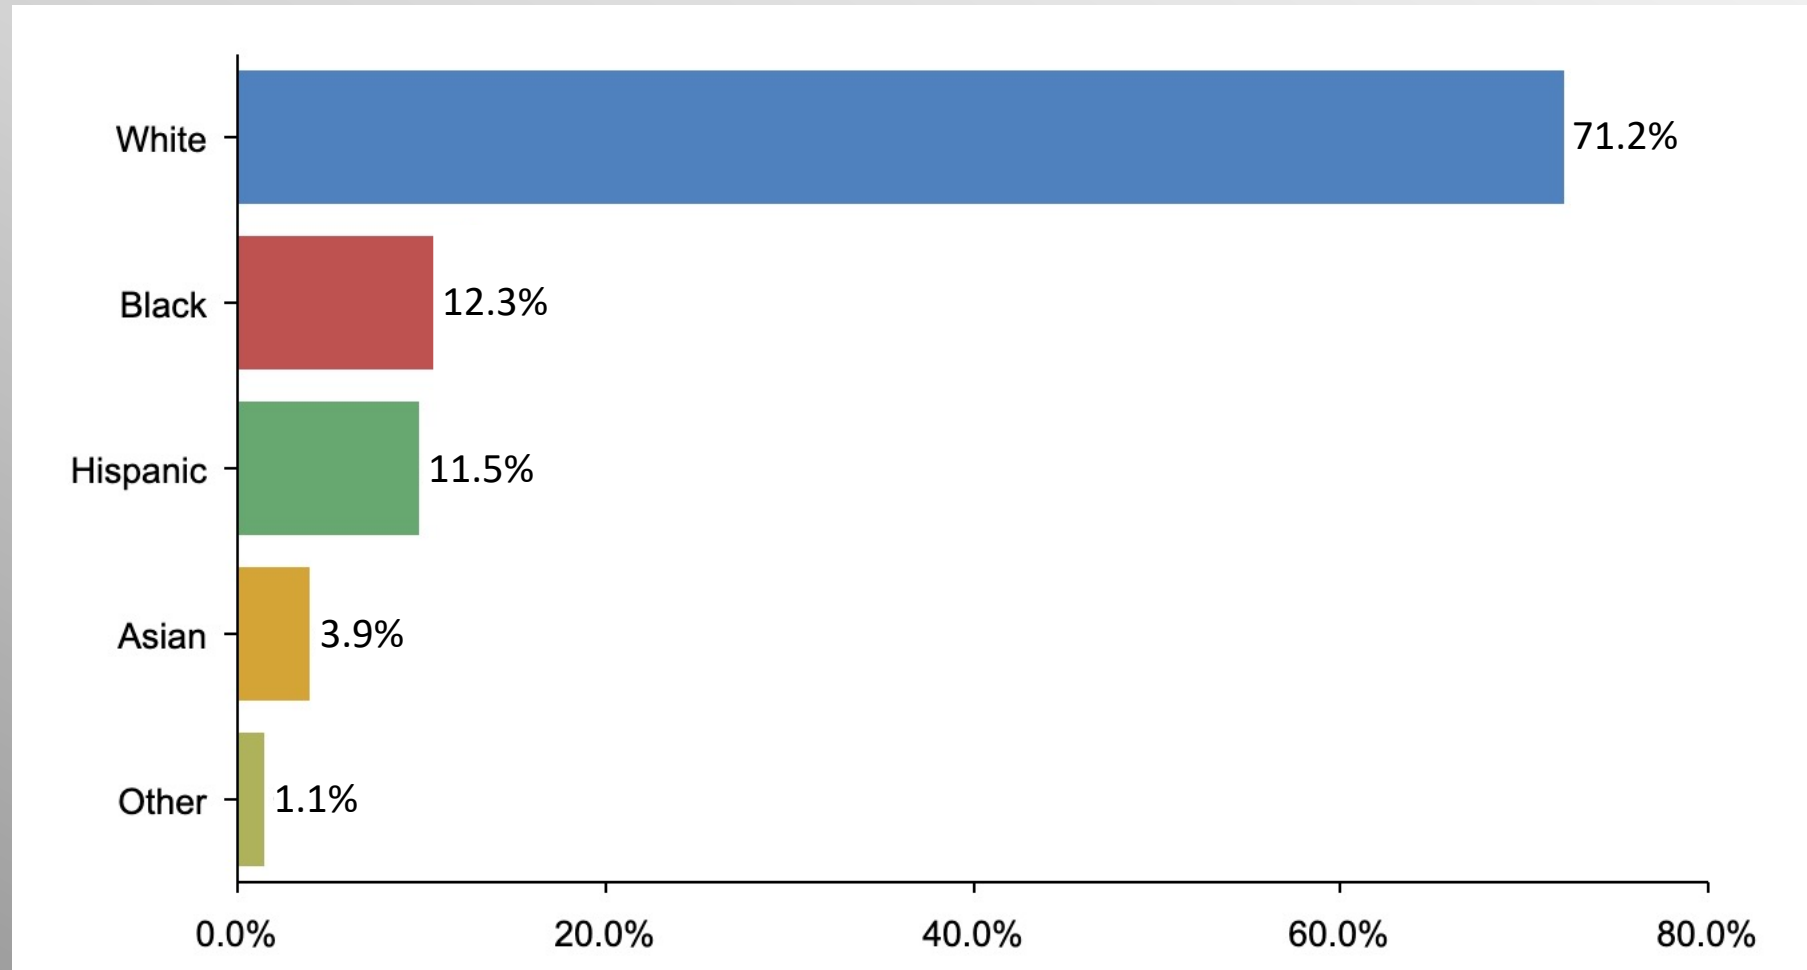

COVID Delta (GOP)

As the new Delta variant of COVID-19 continues to spread in the U.S. what should be the response?

COVID Delta (No Party/Other)

As the new Delta variant of COVID-19 continues to spread in the U.S. what should be the response?

Age Participation

Ethnicity Participation

Party Participation

Gender Participation

COVIDdelta Party Crosstab

COVIDdelta

		Party		
		Democratic	Republican	Non-Partisan/Other
Government should reinstate mandates for mask wearing and social distancing	Column %	25.8%	7.2%	19.2%
Government should reinstate lockdowns in addition to mask wearing and social distancing	Column %	11.3%	2.4%	6.7%
Government should take no action. With widespread availability of the vaccines and treatments individuals can make personal decisions on how to respond	Column %	50.1%	83.4%	55.5%
Not sure	Column %	12.8%	7.0%	18.6%