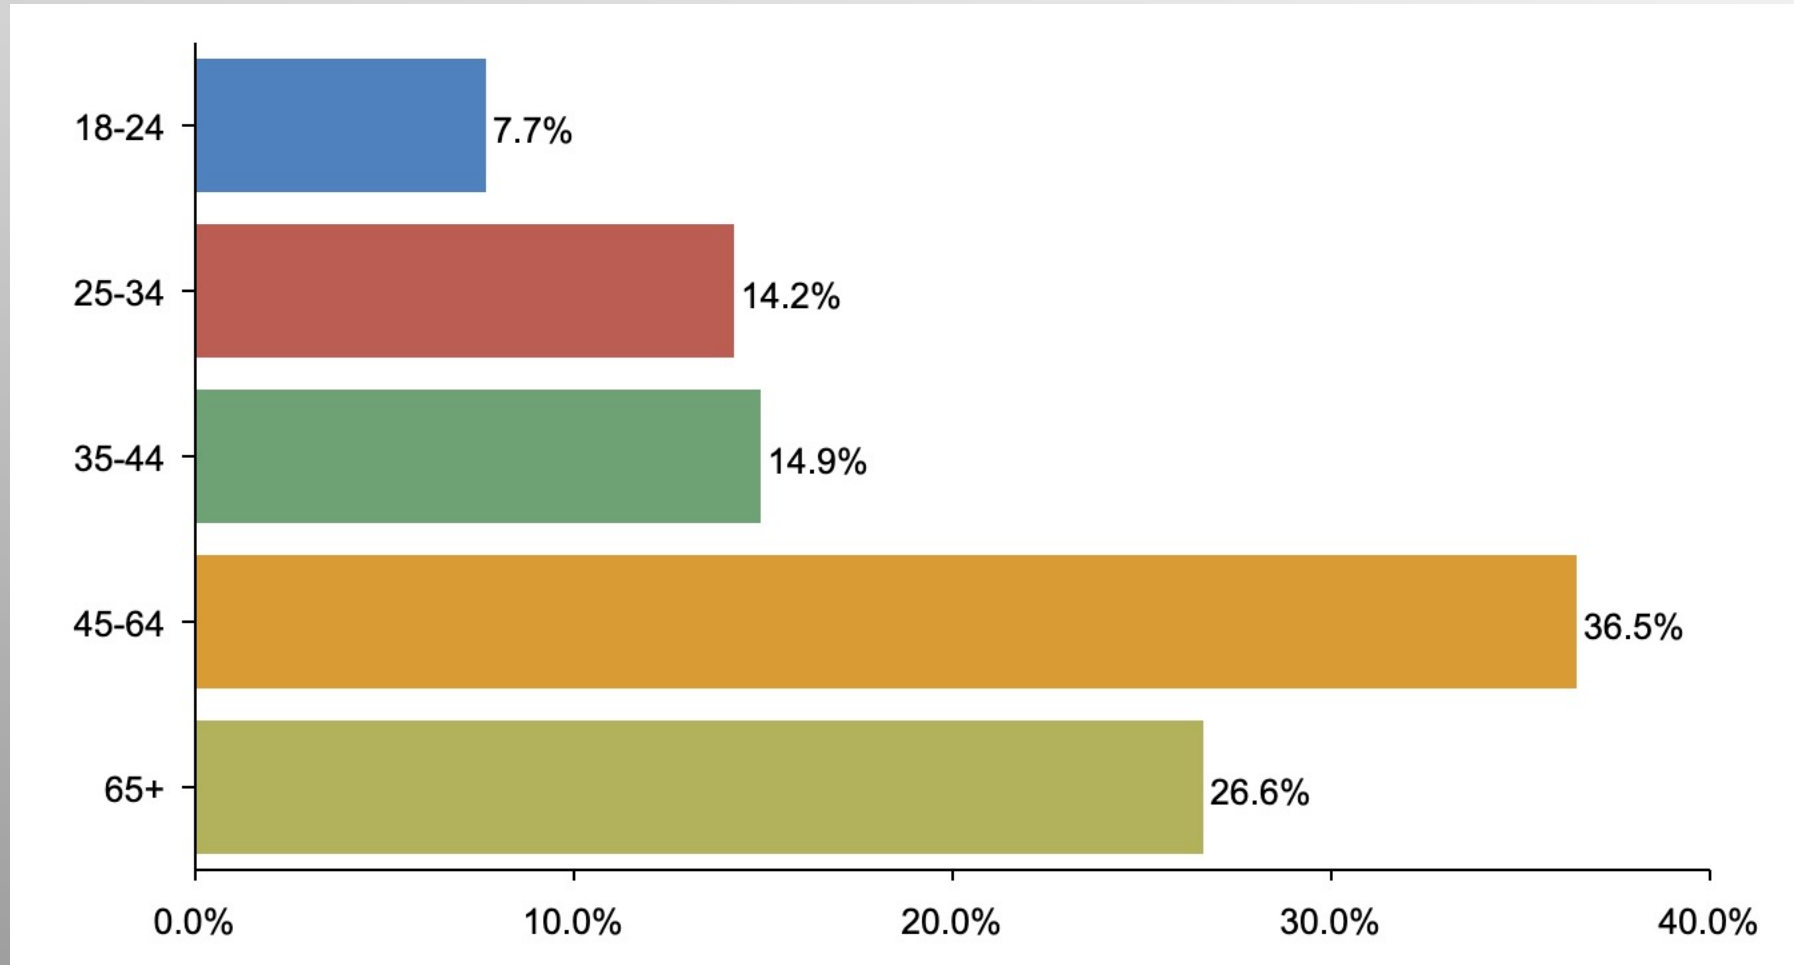

COVID Delta (GOP)

As the new Delta variant of COVID-19 continues to spread in the U.S. what should be the response?

COVID Delta (No Party/Other)

As the new Delta variant of COVID-19 continues to spread in the U.S. what should be the response?

Age Participation

Ethnicity Participation

Party Participation

Gender Participation

COVIDdelta Party Crosstab

COVIDdelta

		Party		
		Democratic	Republican	Non-Partisan/Other
Government should reinstate mandates for mask wearing and social distancing	Column %	25.8%	7.2%	19.2%
Government should reinstate lockdowns in addition to mask wearing and social distancing	Column %	11.3%	2.4%	6.7%
Government should take no action. With widespread availability of the vaccines and treatments individuals can make personal decisions on how to respond	Column %	50.1%	83.4%	55.5%
Not sure	Column %	12.8%	7.0%	18.6%

COVIDdelta

	Age Range					Gender	
	18-24	25-34	35-44	45-64	65+	Female	Male
Government should reinstate mandates for mask wearing and social distancing Column %	24.4%	15.3%	13.5%	19.0%	17.5%	19.8%	15.3%
Government should reinstate lockdowns in addition to mask wearing and social distancing Column %	0.0%	14.6%	4.5%	5.2%	8.9%	8.1%	5.8%
Government should take no action. With widespread availability of the vaccines and treatments individuals can make personal decisions on how to respond Column %	72.6%	62.5%	75.4%	62.8%	52.1%	61.6%	64.6%
Not sure Column %	3.0%	7.5%	6.6%	12.9%	21.5%	10.5%	14.3%