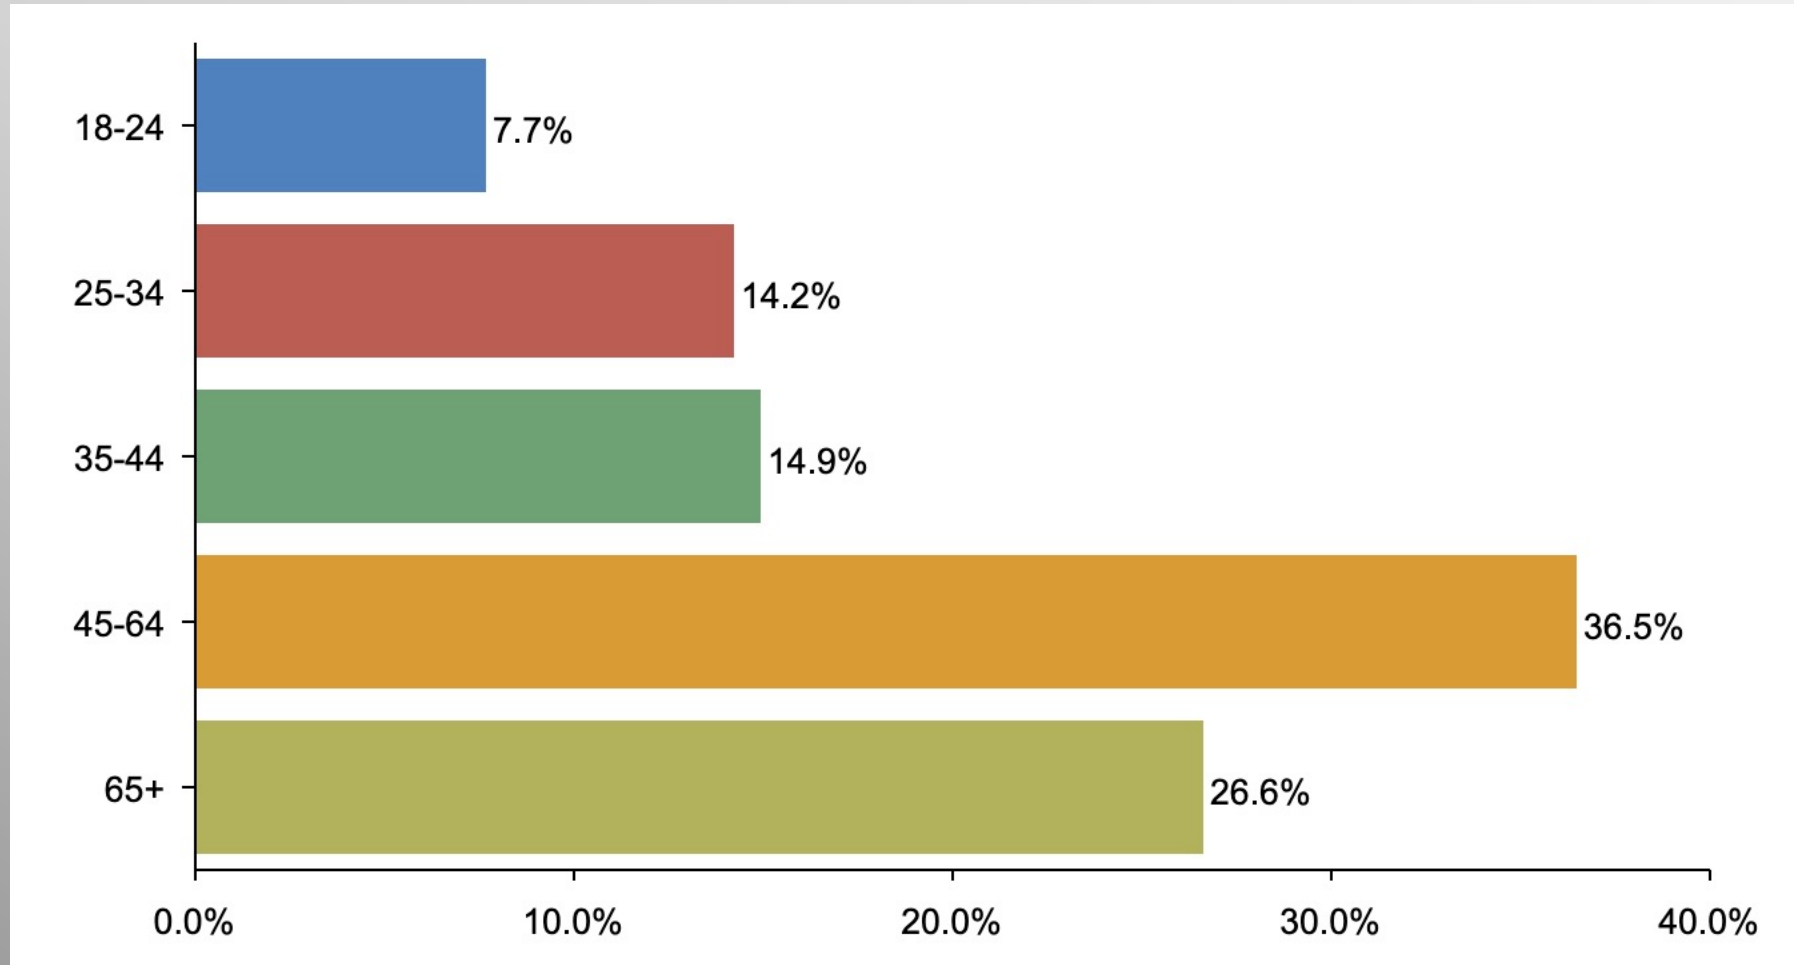

# Nationwide Survey

- **Conducted 09/08/21 - 09/09/21**
- **1086 Respondents**
- **Likely General Election Voters**
- **Response Rate: 1.44%**
- **Margin of Error: 2.98%**
- **Confidence: 95%**
- **Response Distribution: 50%**
- **Methodology: [TheTrafalgarGroup.org/Polling-Methodology](https://www.thetrafalgargroup.org/polling-methodology)**

# Age Participation

# Ethnicity Participation