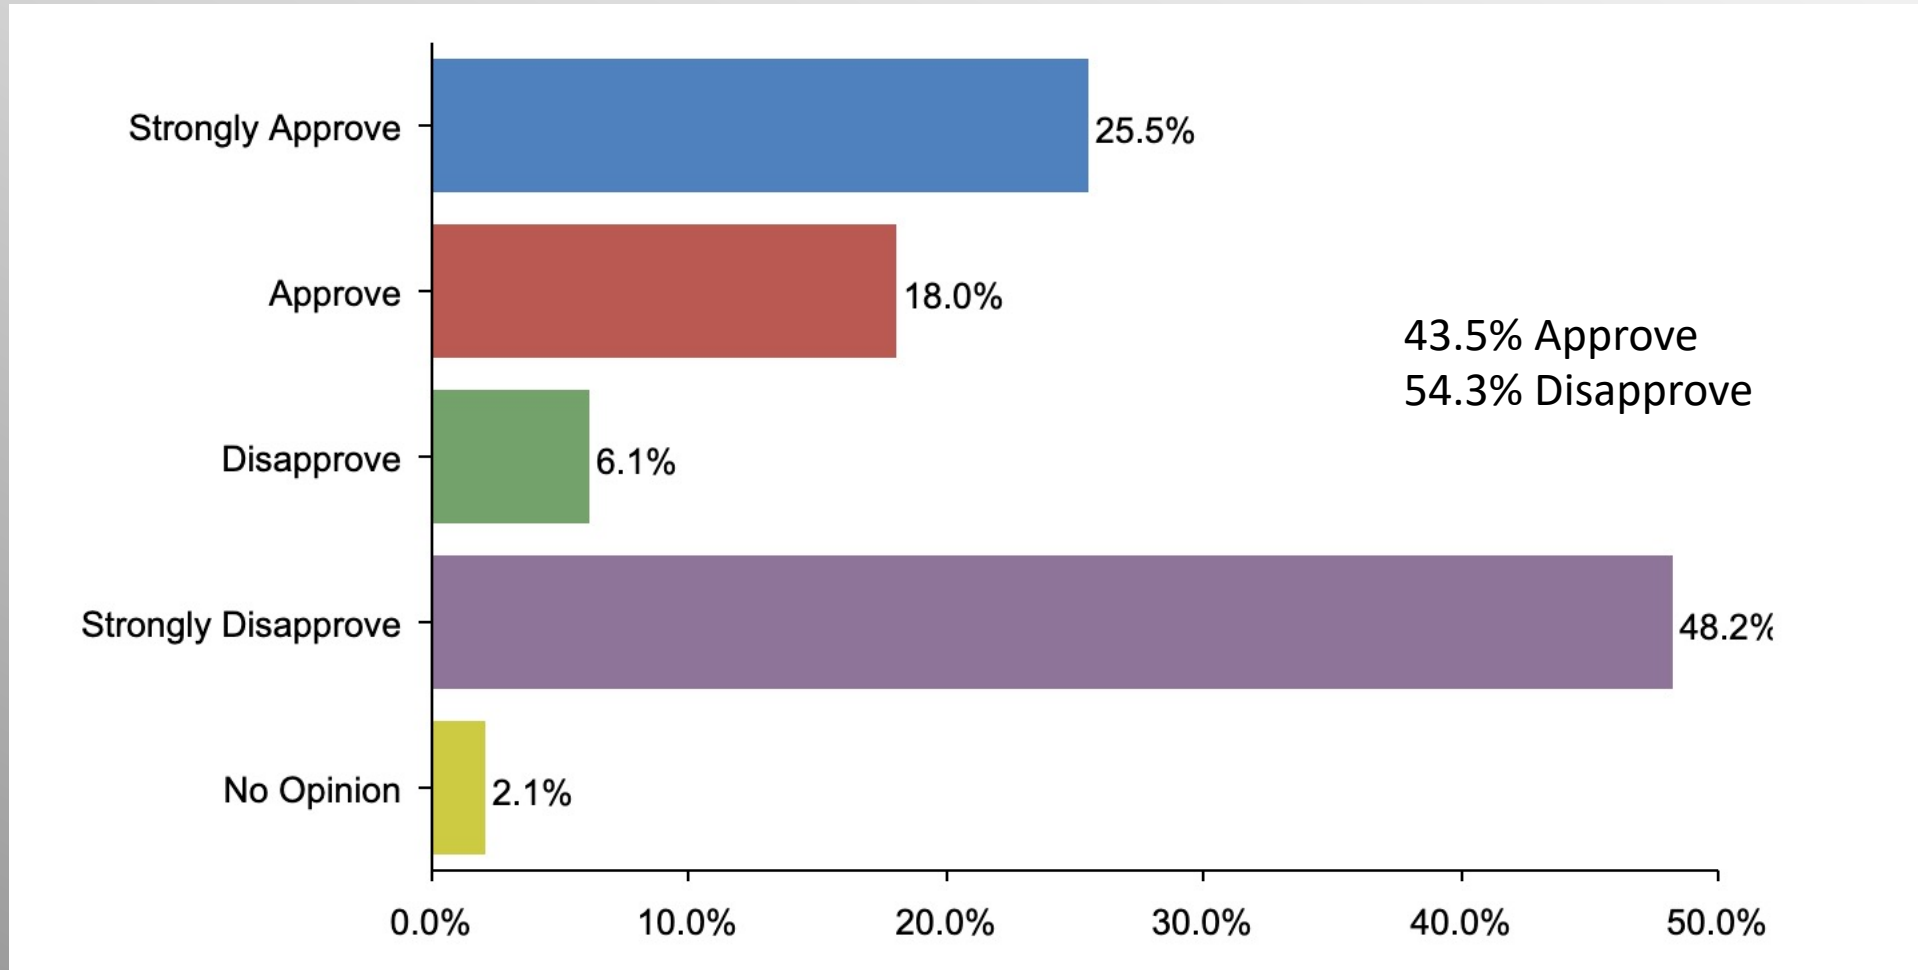

# Nationwide Survey

- **Conducted 09/08/21 - 09/09/21**
- **1086 Respondents**
- **Likely General Election Voters**
- **Response Rate: 1.44%**
- **Margin of Error: 2.98%**
- **Confidence: 95%**
- **Response Distribution: 50%**
- **Methodology: [TheTrafalgarGroup.org/Polling-Methodology](https://www.thetrafalgargroup.org/polling-methodology)**

# Age Participation