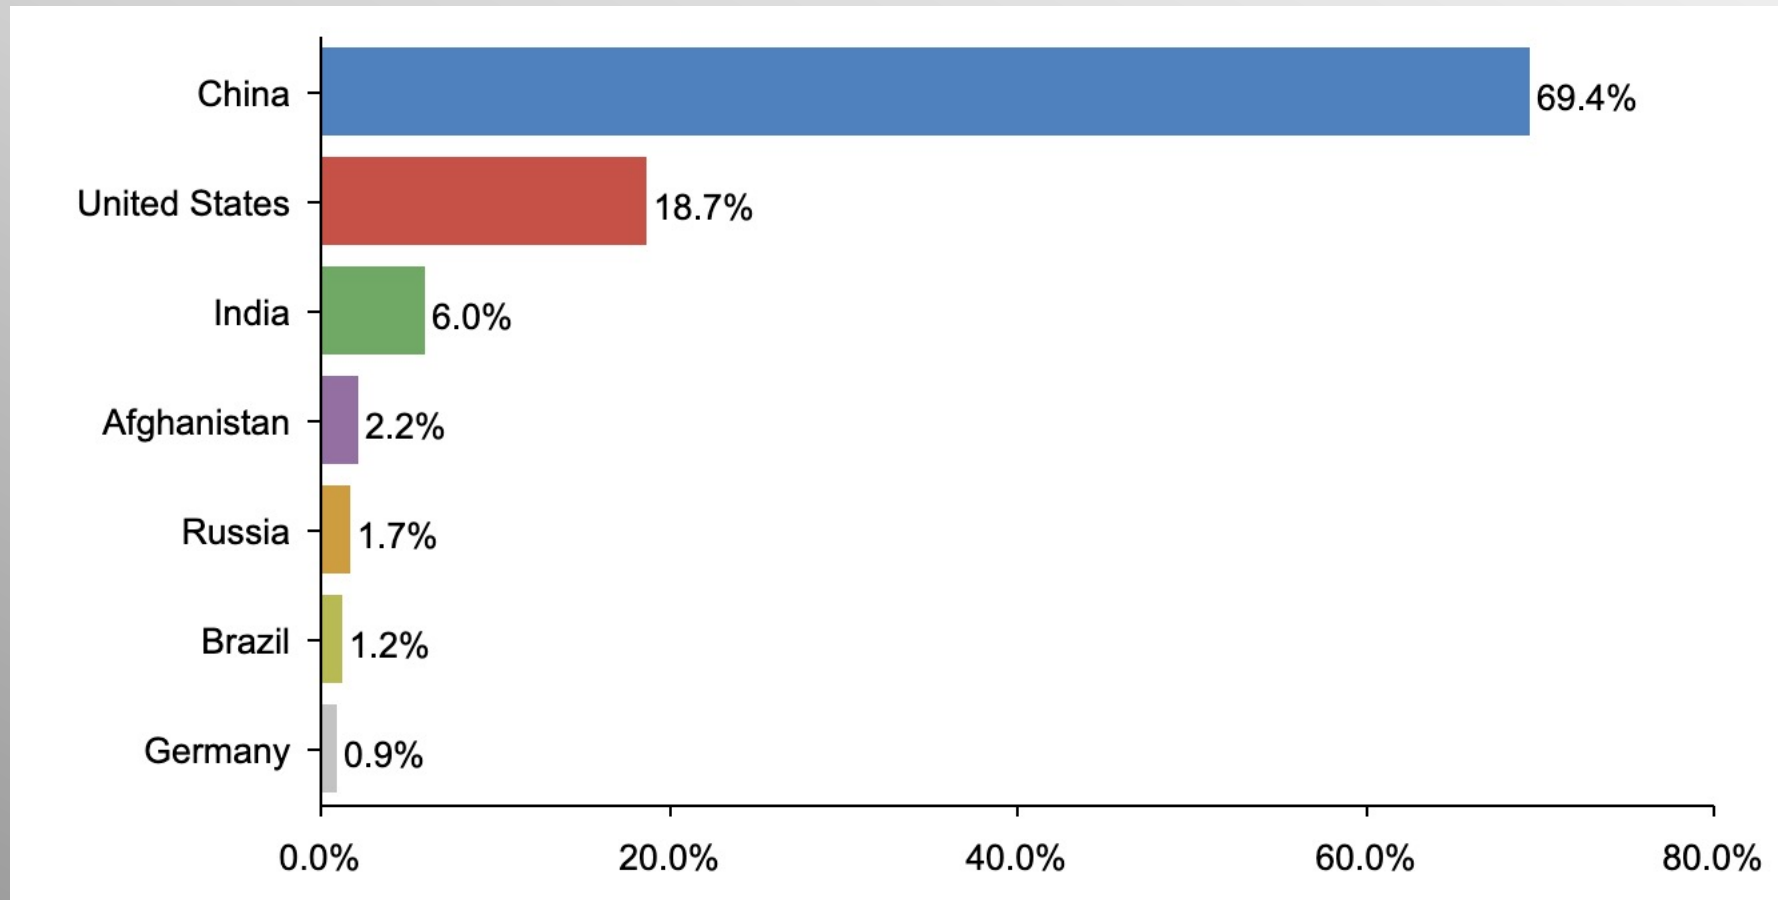

Most Responsible for Environmental Pollution

Which country do you believe is responsible for the most environmental pollution and damage?