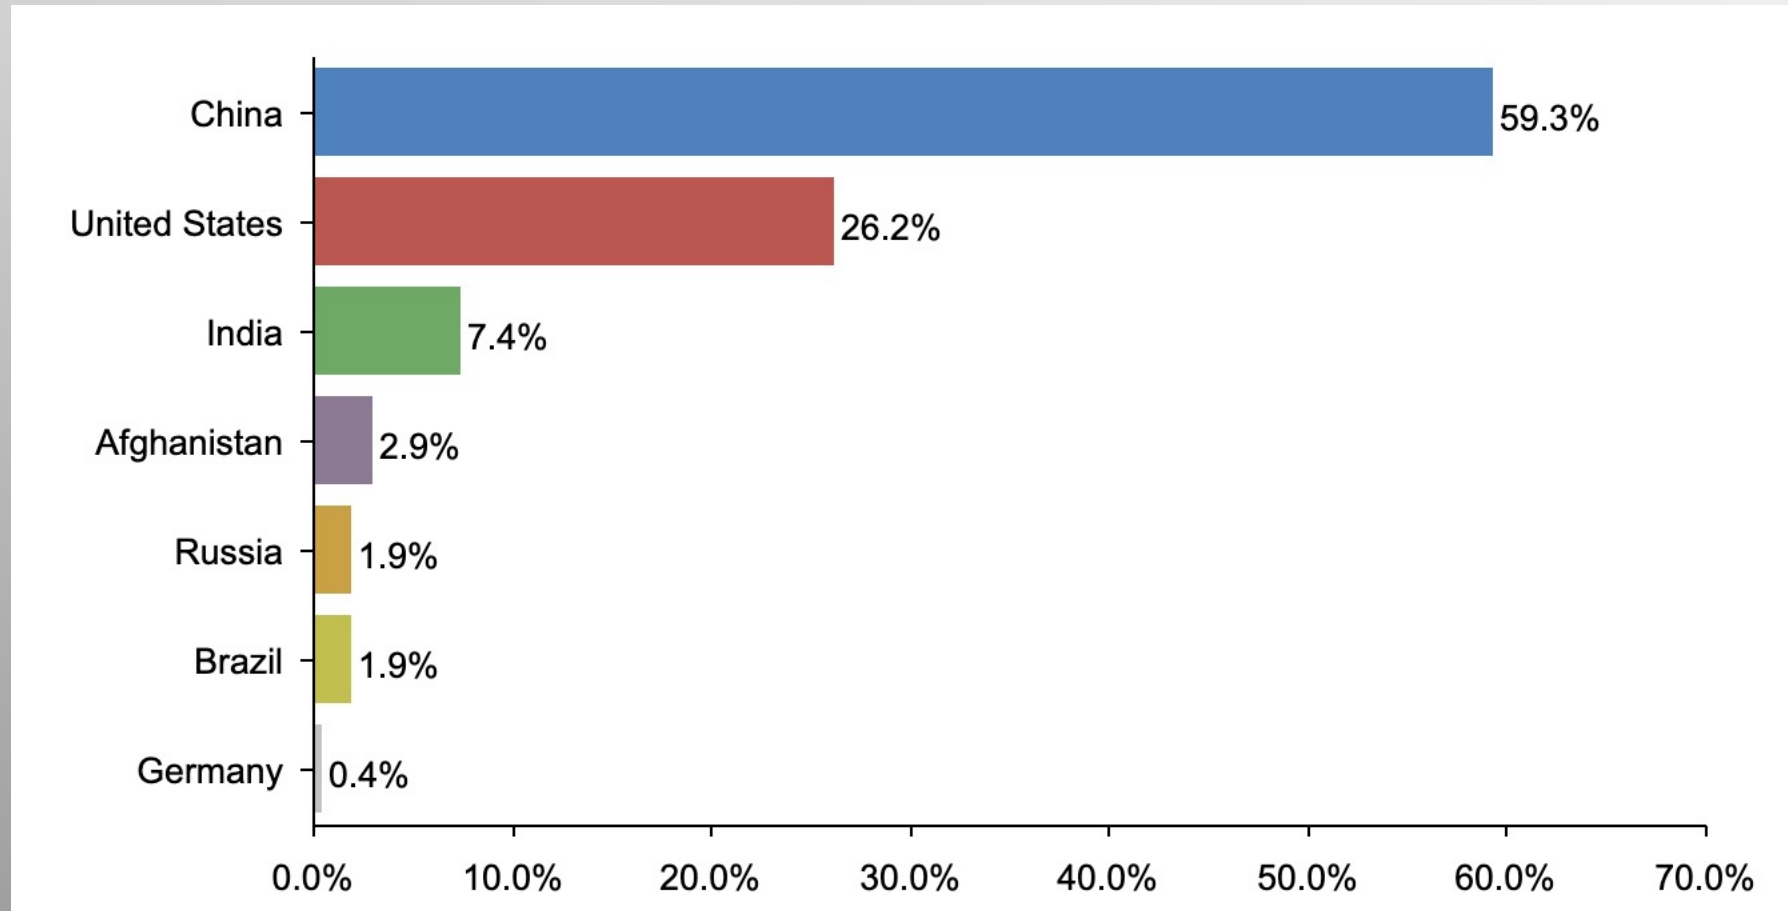

Most Responsible for Environmental Pollution (Democrats)

Which country do you believe is responsible for the most environmental pollution and damage?