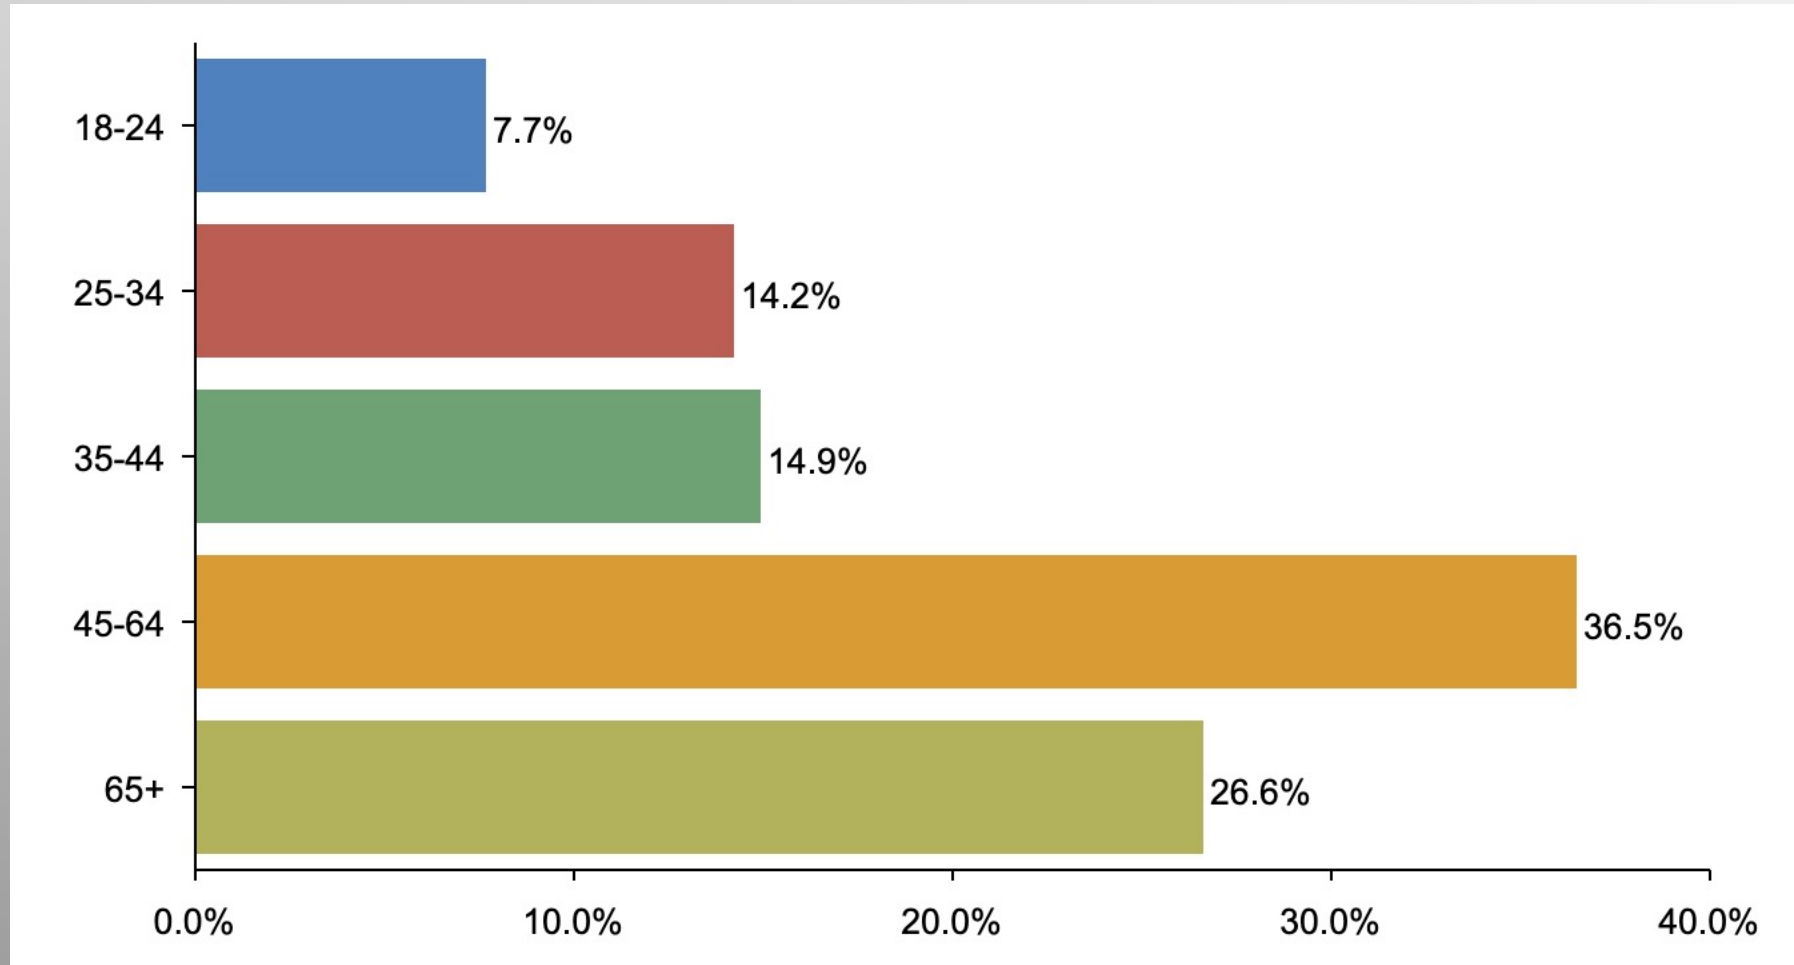

# Most Responsible for Environmental Pollution (GOP)

*Which country do you believe is responsible for the most environmental pollution and damage?*

# Age Participation

# Ethnicity Participation