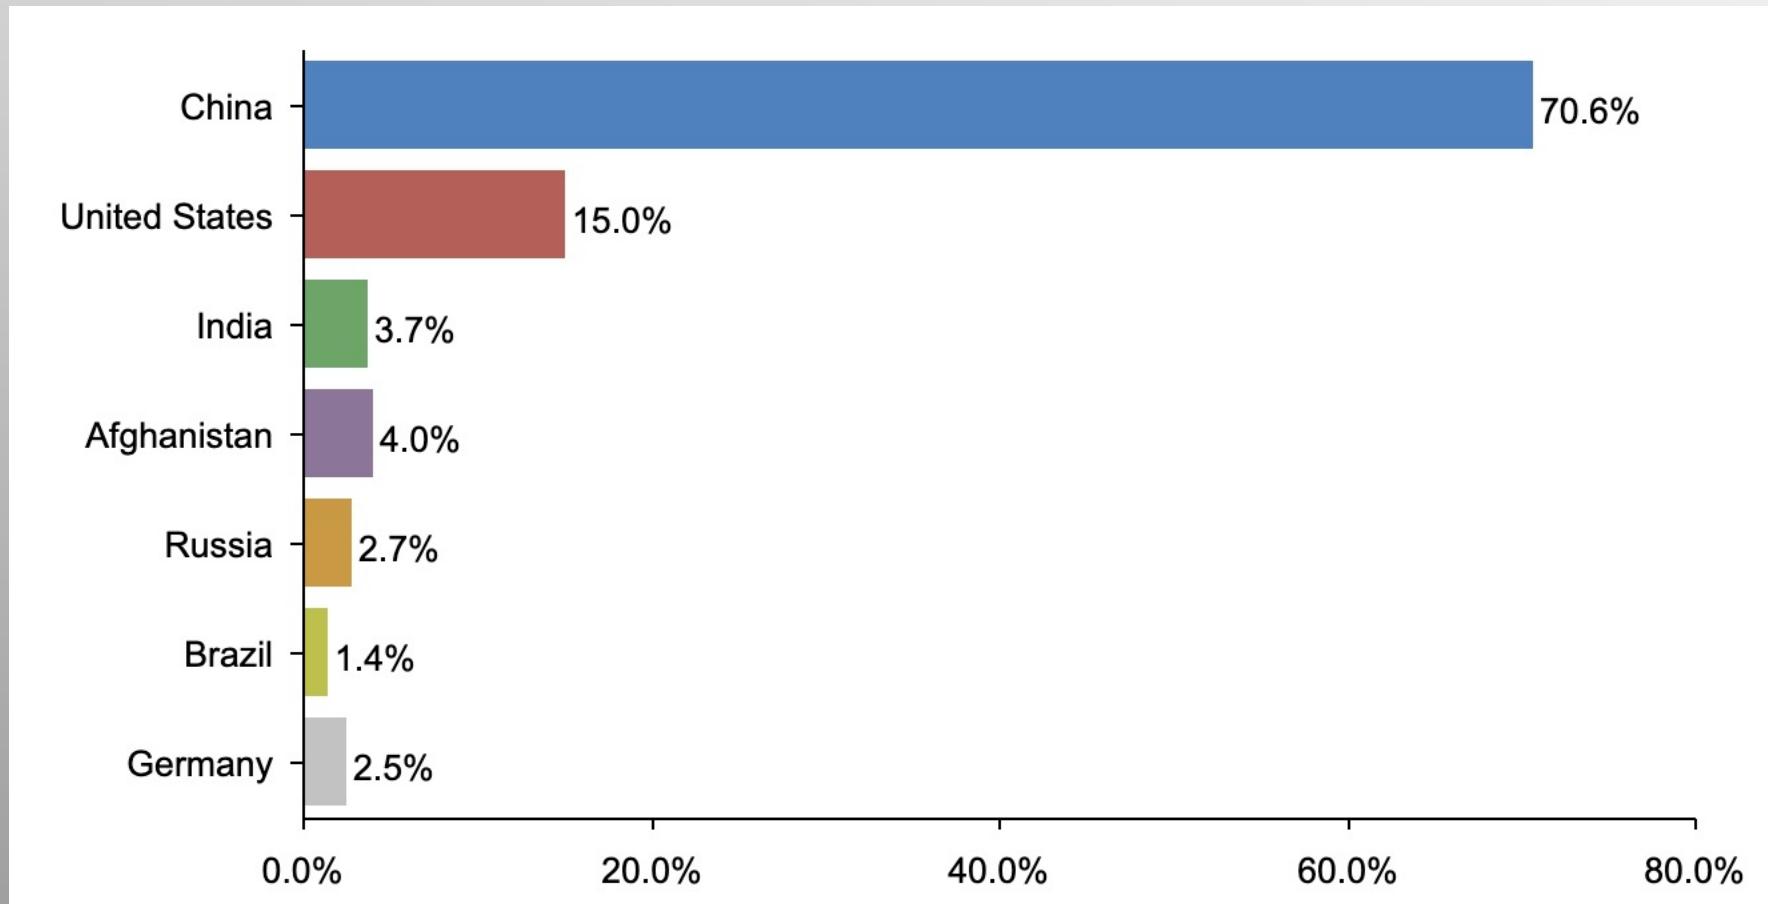

Most Responsible for Environmental Pollution (NP/Other)

Which country do you believe is responsible for the most environmental pollution and damage?