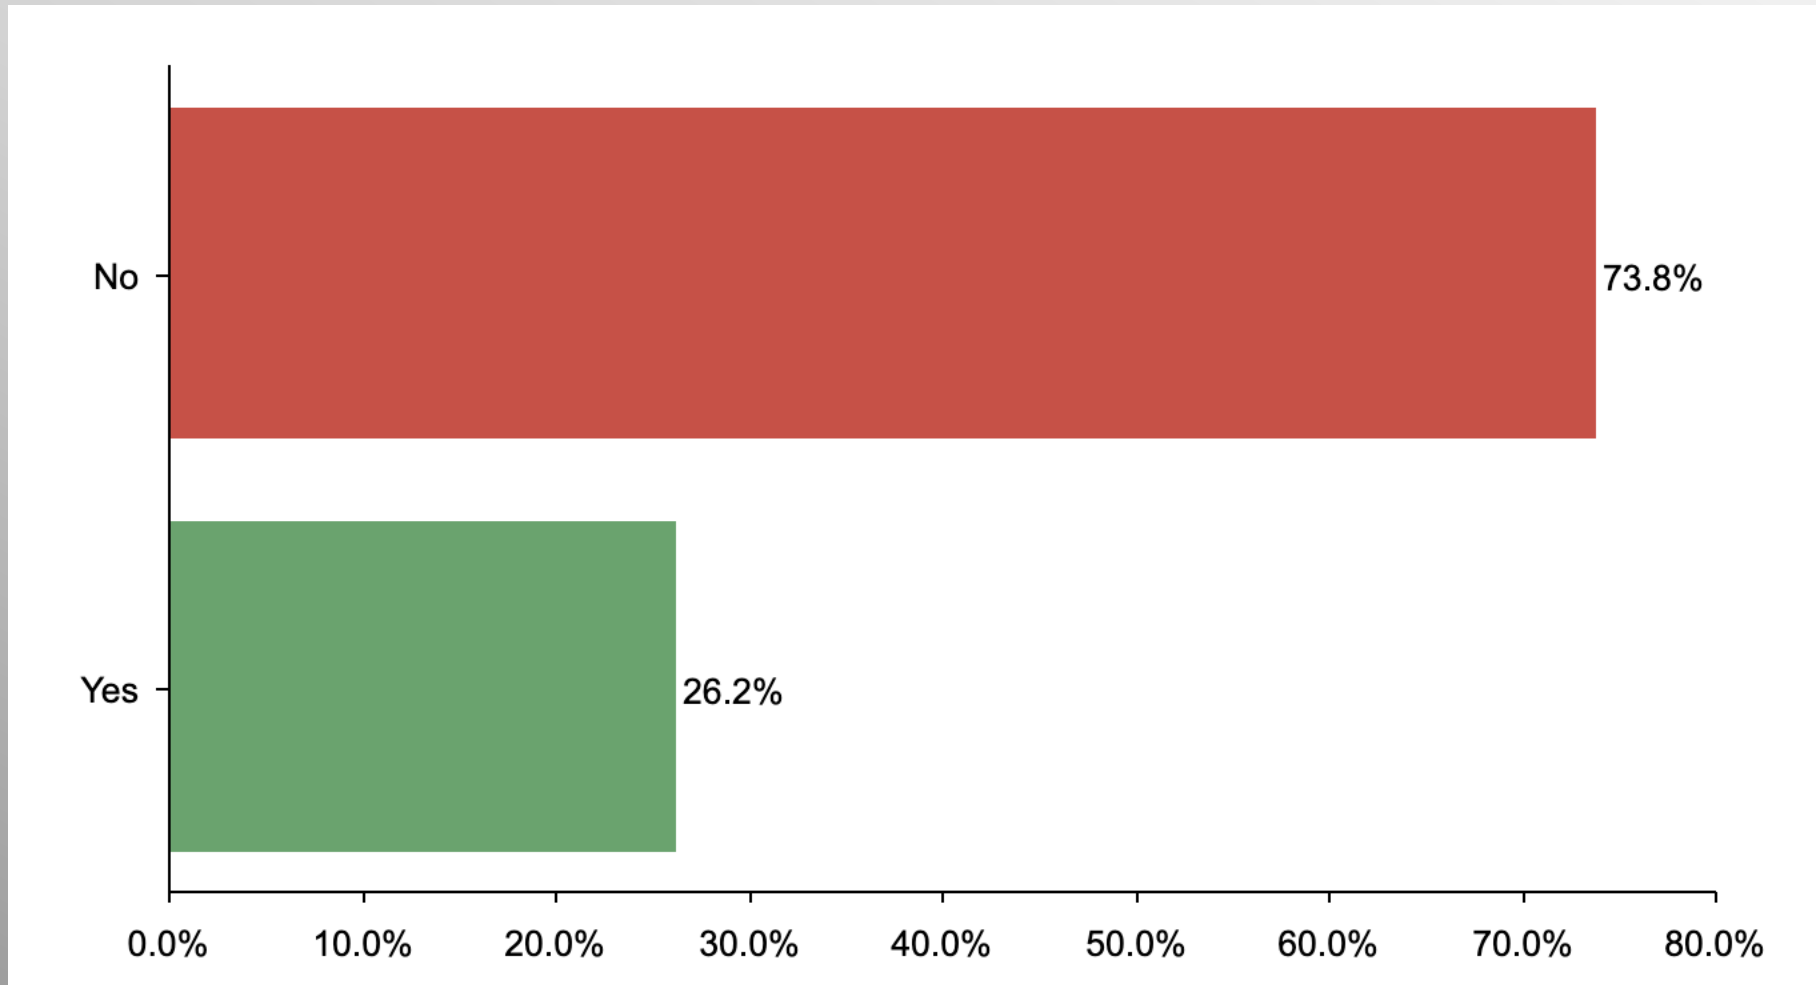

2024 Ballot w/o Trump

*If Donald Trump **DID NOT** run and the 2024 Republican presidential primary offers the following choices, for whom would you vote?*

GOP Establishment

Do you approve or disapprove of the Republican establishment in Washington DC?

GOP & Younger Voters

Are you confident in the GOP's ability to communicate to younger voters?

Ukraine vs Southern Border

Do you believe building a southern border wall or sending \$56 billion to Ukraine is more important?