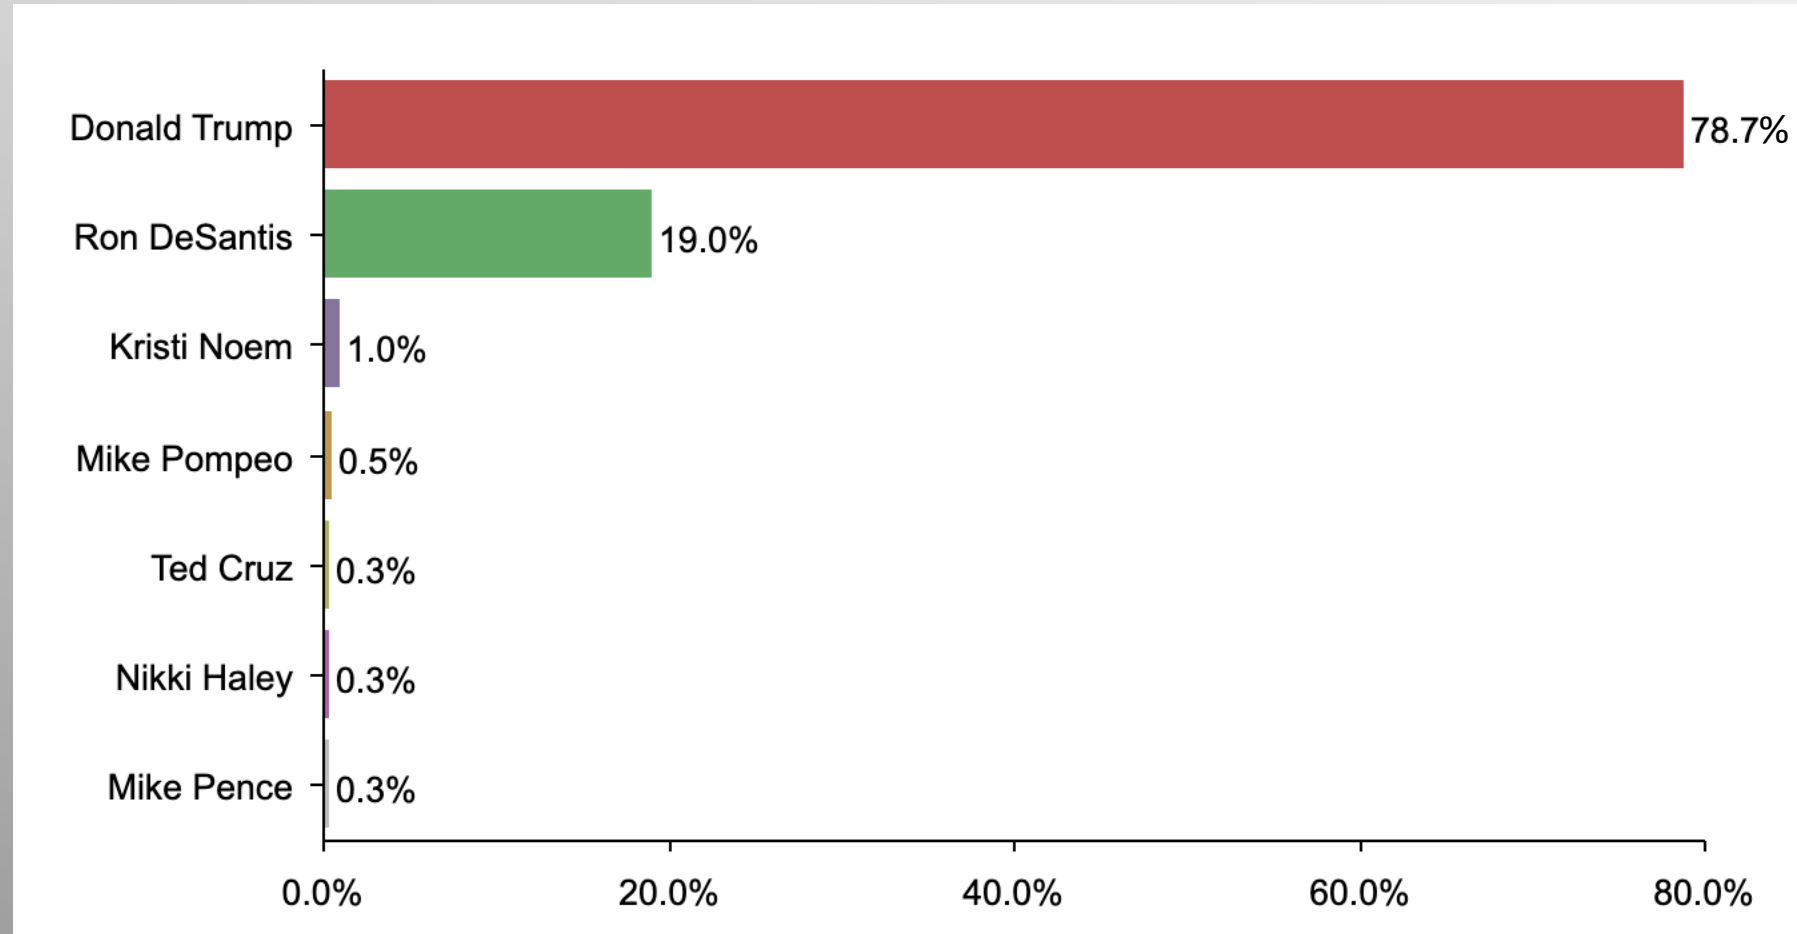

Straw Poll

July 23-24, 2022

2024 Ballot w/Trump

*If Donald Trump **DID** run and the 2024 Republican presidential primary offers the following choices, for whom would you vote? *Only those receiving votes are listed**

2024 Ballot w/o Trump

*If Donald Trump **DID NOT** run and the 2024 Republican presidential primary offers the following choices, for whom would you vote?*

GOP Establishment

Do you approve or disapprove of the Republican establishment in Washington DC?