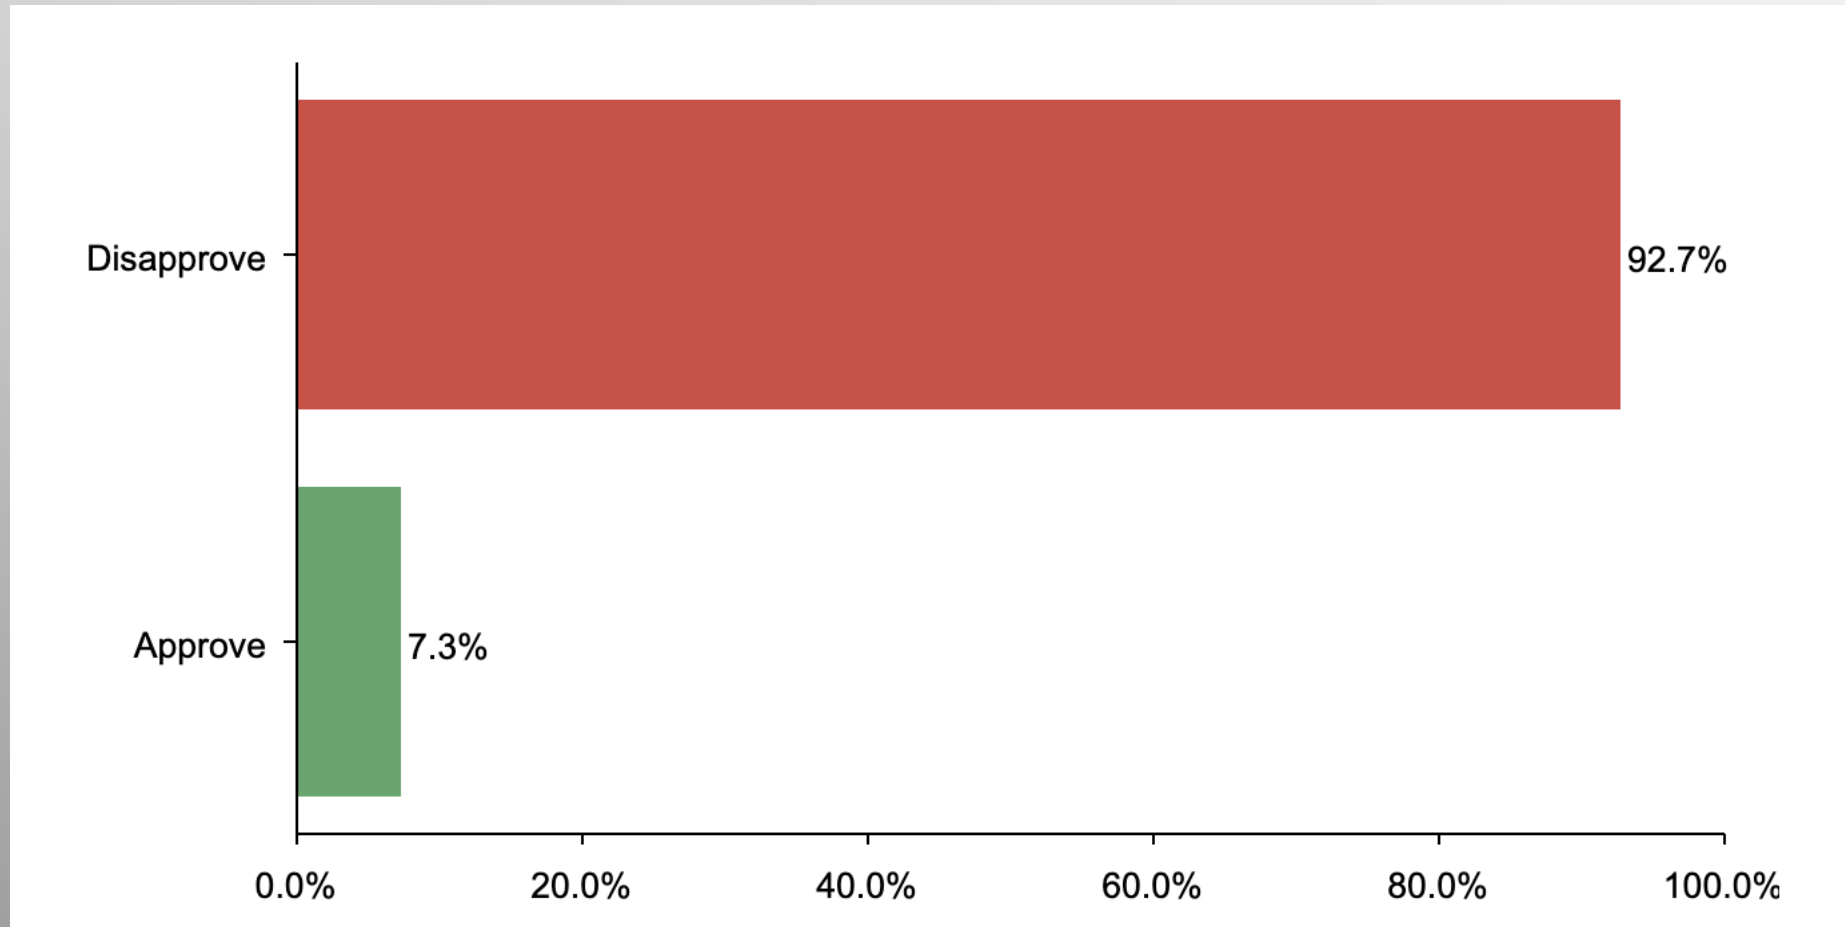

Straw Poll

July 23-24, 2022

2024 Ballot w/Trump

*If Donald Trump **DID** run and the 2024 Republican presidential primary offers the following choices, for whom would you vote? *Only those receiving votes are listed**

2024 Ballot w/o Trump

*If Donald Trump **DID NOT** run and the 2024 Republican presidential primary offers the following choices, for whom would you vote?*

GOP Establishment

Do you approve or disapprove of the Republican establishment in Washington DC?