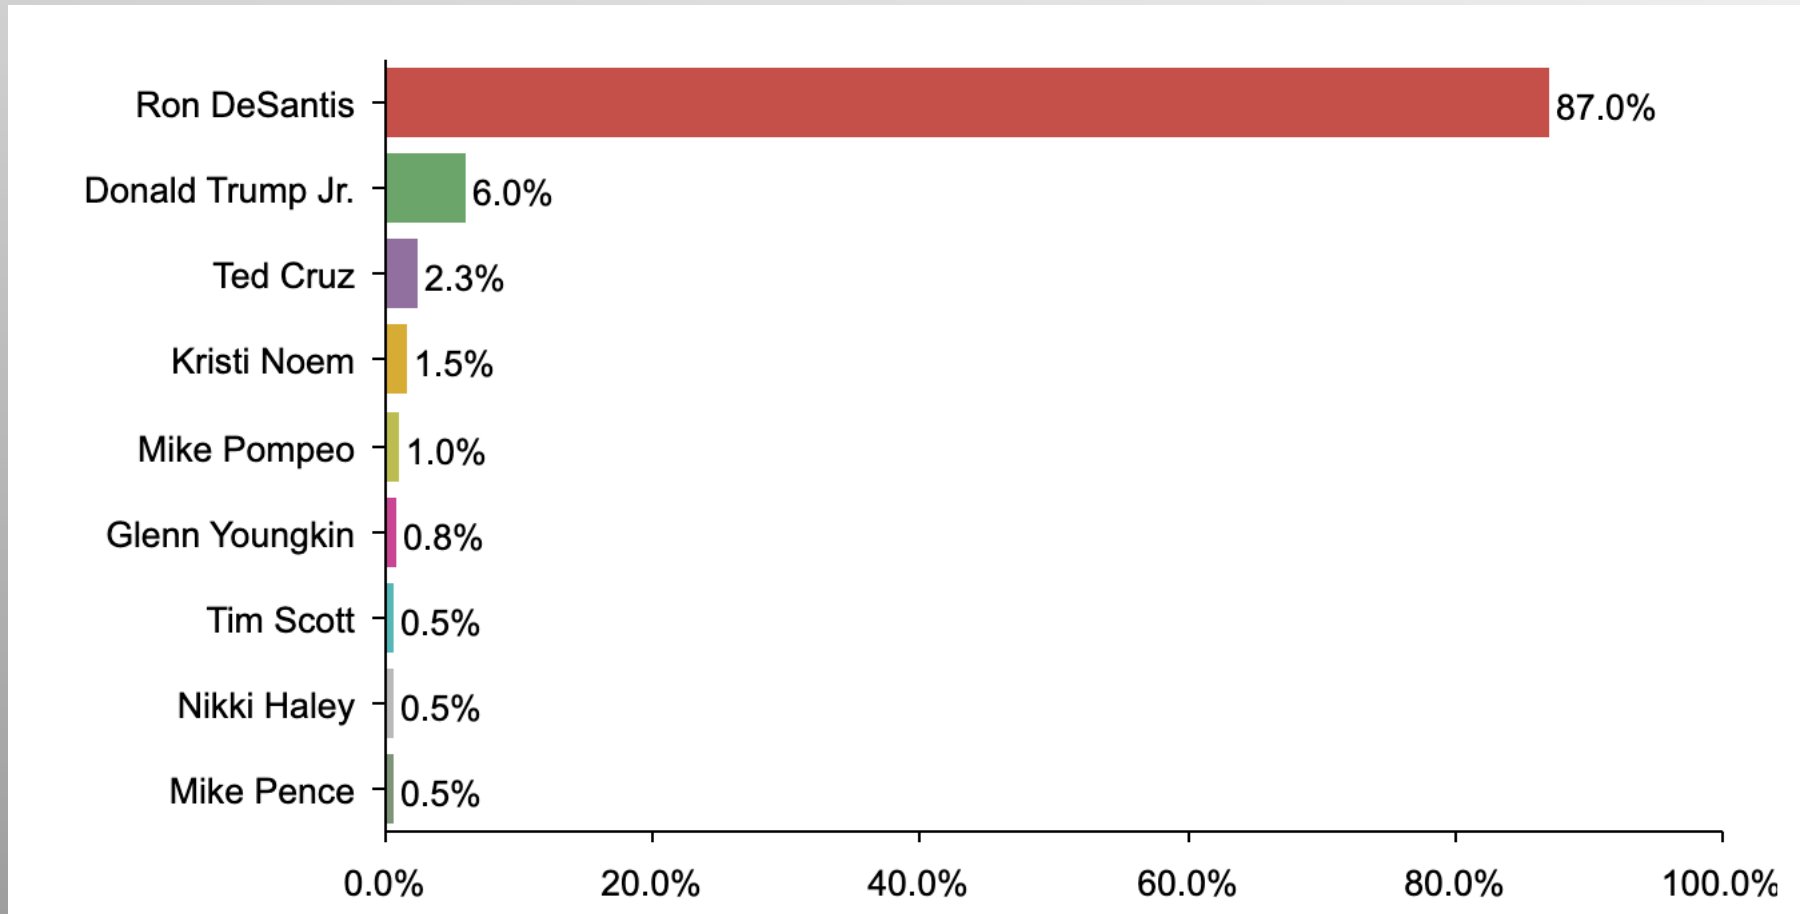

Straw Poll

July 23-24, 2022

2024 Ballot w/Trump

*If Donald Trump **DID** run and the 2024 Republican presidential primary offers the following choices, for whom would you vote? *Only those receiving votes are listed**

2024 Ballot w/o Trump

*If Donald Trump **DID NOT** run and the 2024 Republican presidential primary offers the following choices, for whom would you vote?*

GOP Establishment

Do you approve or disapprove of the Republican establishment in Washington DC?