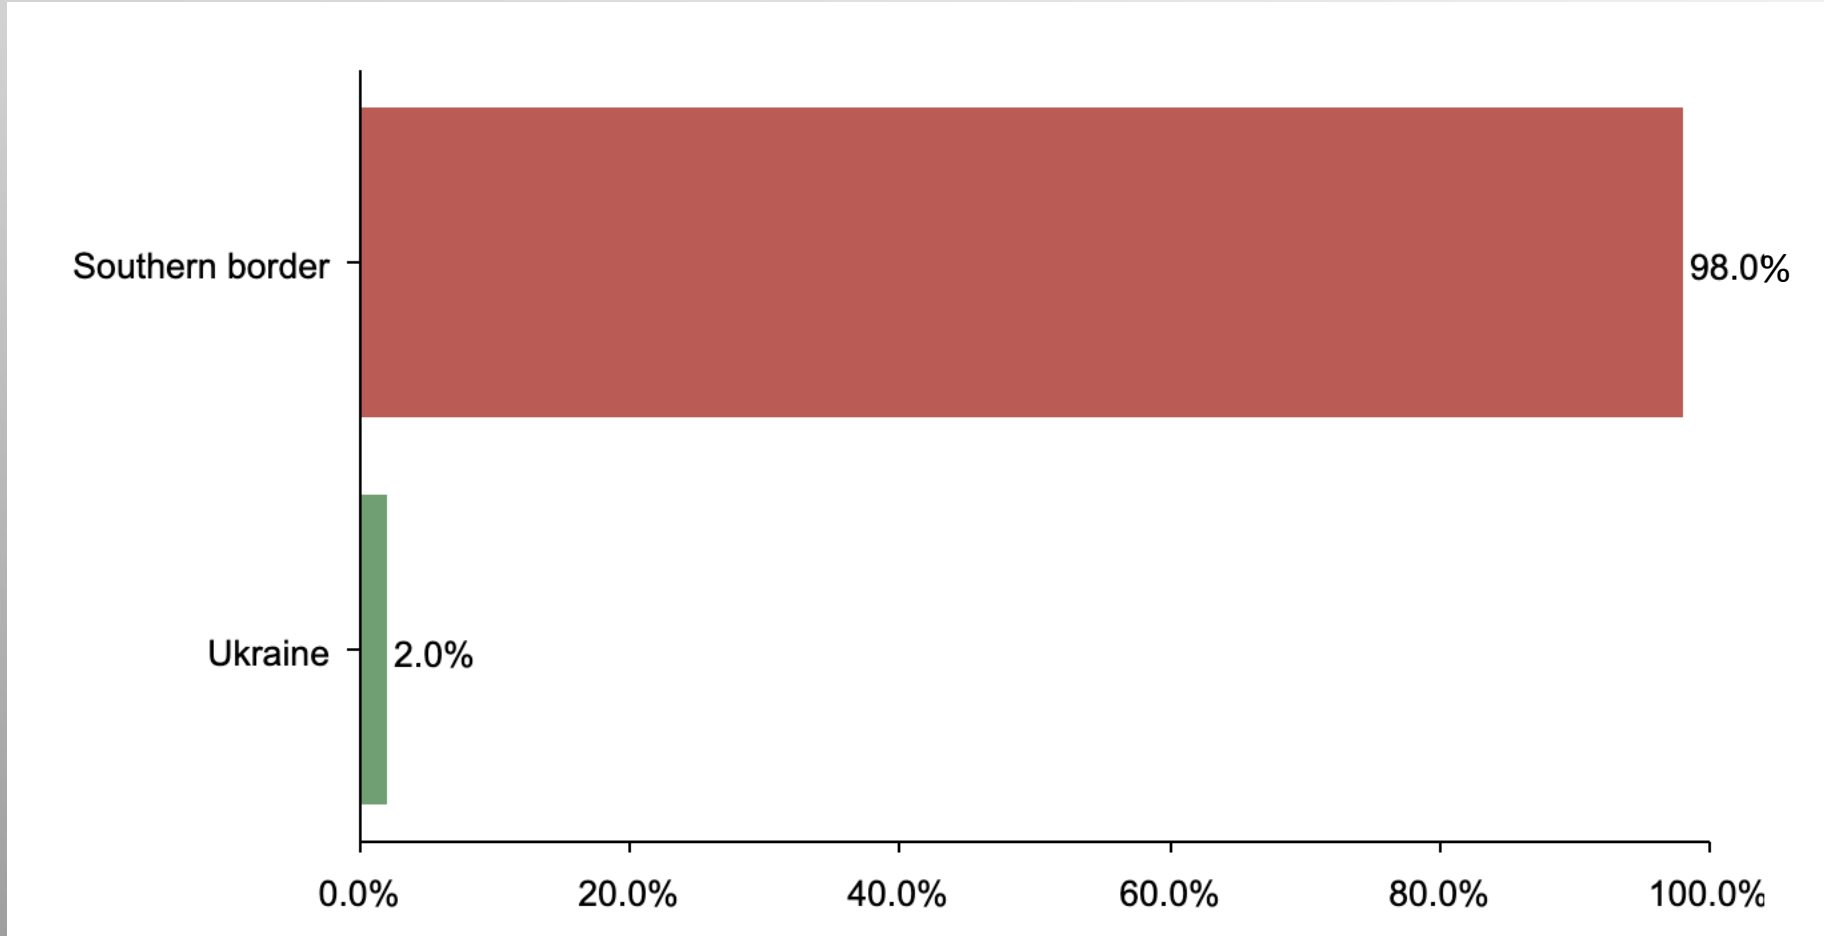

Ukraine vs Southern Border

Do you believe building a southern border wall or sending $56 billion to Ukraine is more important?